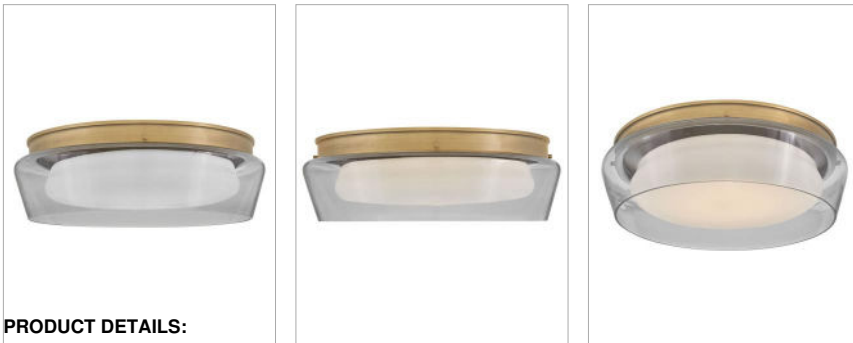

DEMI

FR41513HB

MEDIUM FLUSH MOUNT

Sleek with a modern, low-profile silhouette, Demi's thick, smoked glass shade surrounds etched opal glass, creating a sophisticated effect as light diffuses from dimmable integrated LEDs. A robust canopy complements the glass with a Heritage Brass or Black Oxide finish.

DETAILS	
FINISH:	Heritage Brass
MATERIAL:	Steel
GLASS:	Etched Opal and Smoke
DIMMABLE:	YES - CL TYPE DIMMER (SSL7A)

DIMENSIONS	
WIDTH:	22"
HEIGHT:	7.3"
WEIGHT:	21.2lb

LIGHT SOURCE	
LIGHT SOURCE:	Integrated LED
LED NAME:	ER2G32W7
VOLTAGE:	120v
COLOR TEMP:	3000
LUMENS:	2750
CRI:	95
INCANDESCENT EQUIVALENCY:	2 x 100w
DIMMABLE:	YES - CL TYPE DIMMER (SSL7A)

MOUNTING	
CANOPY:	19.75" Dia.

SHIPPING	
CARTON LENGTH:	25
CARTON WIDTH:	25
CARTON HEIGHT:	11
CARTON WEIGHT:	25.7

PRODUCT DETAILS:

- Suitable for use in dry (indoor) locations as defined by NEC and CEC. Meets United States UL Underwriters Laboratories & CSA Canadian Standards Association Product Safety Standards.
- LED components carry a 5-year limited warranty
- Merging the best of traditional and modern elements with a sophisticated and streamlined look