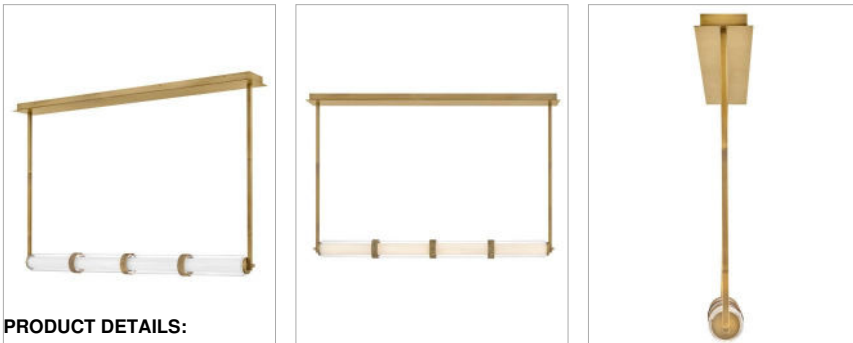

CY

FR41486LCB

LARGE LINEAR

Showcasing an understated glamour with sleek, modern styling, Cy's elongated design features clear glass surrounding etched opal glass, creating captivating refractions from dimmable integrated LEDs. A full canopy, square stems, and decorative ribbing punctuate the fixture with a Lacquered Brass or Black finish.

DETAILS	
FINISH:	Lacquered Brass
MATERIAL:	Steel
GLASS:	Clear & Etched Opal
DIMMABLE:	No

DIMENSIONS	
WIDTH:	49.5"
HEIGHT:	21.5"
DEPTH:	6
WEIGHT:	19.5lb

LIGHT SOURCE	
LIGHT SOURCE:	Integrated LED
LED NAME:	EB230K90546601
VOLTAGE:	120v/277v
LUMENS:	2300
INCANDESCENT EQUIVALENCY:	2 x 100w
DIMMABLE:	No

MOUNTING	
CANOPY:	4.75"W X 48.25"L
LEAD WIRE:	1 X 120"
MAX HEIGHT:	32.5

SHIPPING	
CARTON LENGTH:	54.8
CARTON WIDTH:	11.5
CARTON HEIGHT:	10
CARTON WEIGHT:	23.5

PRODUCT DETAILS:

- This fixture includes multiple down stems in various lengths to customize the installation height, including two 6" stems and four 12" stems
- Suitable for use in dry (indoor) locations as defined by NEC and CEC. Meets United States UL Underwriters Laboratories & CSA Canadian Standards Association Product Safety Standards.
- Equipped with a 120/277 universal driver. 0-10 dimming.
- LED components carry a 5-year limited warranty
- Bold silhouette with dramatic details creates a modern statement