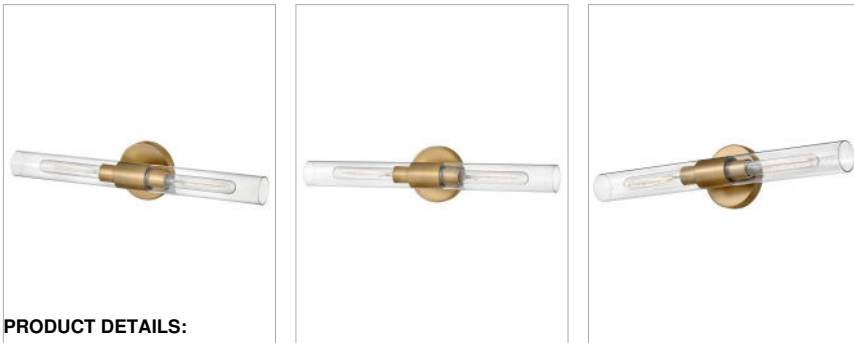

SHEA

85402LCB

LARGE TWO LIGHT VANITY

It's easy to fall for Shea's sleek, cylindrical silhouette. The elongated glass shades make it easy to customize your space and flex your design skills by choosing from one of the versatile finishes. The perfect complement to any vibe, Shea sets a new standard for multipurpose lighting. Pro tip: T10 bulbs are required but go with the wattage that wins you over.

DETAILS	
FINISH:	Lacquered Brass
MATERIAL:	Steel
GLASS:	Clear
DIMMABLE:	No

DIMENSIONS	
WIDTH:	24"
HEIGHT:	5.3"
WEIGHT:	2.5lb
BACK PLATE:	5.25" Dia.
EXTENSION:	3.8"
TOP TO OUTLET:	2.75"

LIGHT SOURCE	
LIGHT SOURCE:	Socketed
WATTAGE:	2-12w Med. LED, 60w Equiv.
VOLTAGE:	120v

SHIPPING	
CARTON LENGTH:	14
CARTON WIDTH:	8
CARTON HEIGHT:	8.6
CARTON WEIGHT:	3.2

PRODUCT DETAILS:

- Mounting hardware is hidden on the back plate to ensure a clean silhouette
- Fixture can be mounted vertically
- Suitable for use in damp locations as defined by NEC and CEC. Meets United States UL Underwriters Laboratories & CSA Canadian Standards Association Product Safety Standards.
- ADA compliant
- Please refer to Lark's Warranty for complete product warranty details. Some warranty limitations may apply.
- Confidently create a modern moment with this dynamic design statement
- Designed to a T! A T10 bulb is required, but go with the wattage that wins you over.