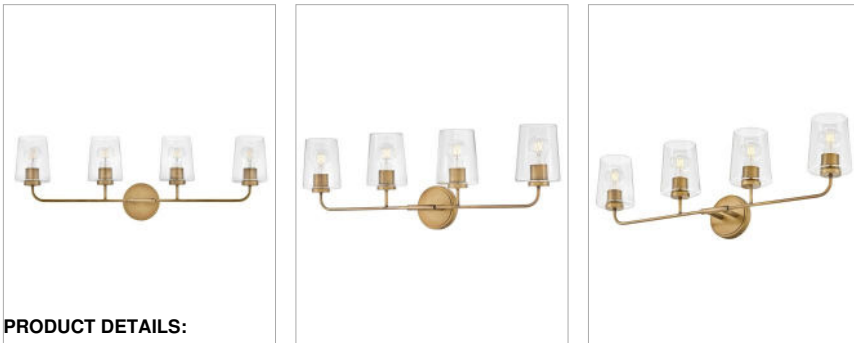

KLINE

853454HB-CL

LARGE FOUR LIGHT VANITY

Let's get down to business. Kline's minimalist form doesn't need to make a fuss, thanks to its pared-down but supremely stylish transitional profile. Keeping things architectural, Kline's super slim elongated arms unite with sleek glass shades in finishes that add just the right edge.

DETAILS	
FINISH:	Heritage Brass
MATERIAL:	Steel
GLASS:	Clear
DIMMABLE:	No

DIMENSIONS	
WIDTH:	33"
HEIGHT:	11"
WEIGHT:	5.9lb
BACK PLATE:	5" Dia.
EXTENSION:	6.3"
TOP TO OUTLET:	8.5"

LIGHT SOURCE	
LIGHT SOURCE:	Socketed
WATTAGE:	4-12w Med. LED, 100w Equiv.
VOLTAGE:	120v

SHIPPING	
CARTON LENGTH:	35.8
CARTON WIDTH:	9.3
CARTON HEIGHT:	13.5
CARTON WEIGHT:	8.9

PRODUCT DETAILS:

- Fixture can be mounted either up or down
- Suitable for use in damp locations as defined by NEC and CEC. Meets United States UL Underwriters Laboratories & CSA Canadian Standards Association Product Safety Standards.
- Shown with vintage filament bulbs, not included.
- Please refer to Lark's Warranty for complete product warranty details. Some warranty limitations may apply.
- This versatile transitional design delivers personality and performance