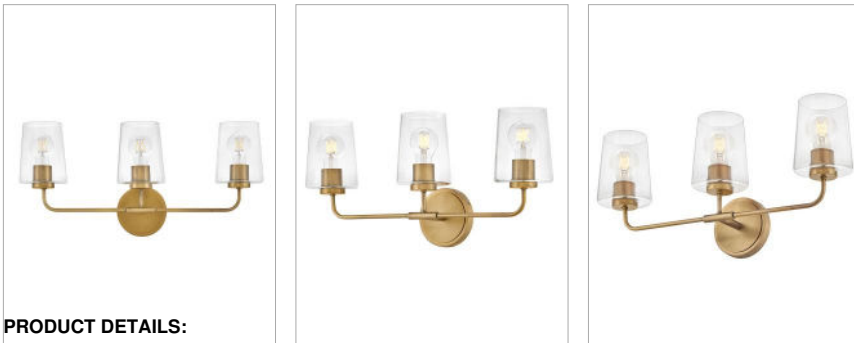

KLINE

853453HB-CL

MEDIUM THREE LIGHT VANITY

Let's get down to business. Kline's minimalist form doesn't need to make a fuss, thanks to its pared-down but supremely stylish transitional profile. Keeping things architectural, Kline's super slim elongated arms unite with sleek glass shades in finishes that add just the right edge.

DETAILS	
FINISH:	Heritage Brass
MATERIAL:	Steel
GLASS:	Clear
DIMMABLE:	No

DIMENSIONS	
WIDTH:	23.8"
HEIGHT:	11"
WEIGHT:	4.5lb
BACK PLATE:	5" Dia.
EXTENSION:	6.3"
TOP TO OUTLET:	8.5"

LIGHT SOURCE	
LIGHT SOURCE:	Socketed
WATTAGE:	3-12w Med. LED, 100w Equiv.
VOLTAGE:	120v

SHIPPING	
CARTON LENGTH:	26.5
CARTON WIDTH:	9.3
CARTON HEIGHT:	13.5
CARTON WEIGHT:	6.7

PRODUCT DETAILS:

- Fixture can be mounted either up or down
- Suitable for use in damp locations as defined by NEC and CEC. Meets United States UL Underwriters Laboratories & CSA Canadian Standards Association Product Safety Standards.
- Shown with vintage filament bulbs, not included.
- Please refer to Lark's Warranty for complete product warranty details. Some warranty limitations may apply.
- This versatile transitional design delivers personality and performance