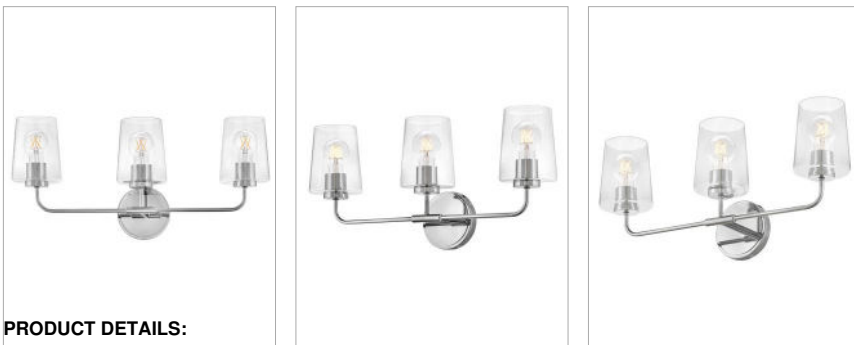

KLINE

853453CM-CL

MEDIUM THREE LIGHT VANITY

Let's get down to business. Kline's minimalist form doesn't need to make a fuss, thanks to its pared-down but supremely stylish transitional profile. Keeping things architectural, Kline's super slim elongated arms unite with sleek glass shades in finishes that add just the right edge.

DETAILS	
FINISH:	Chrome
MATERIAL:	Steel
GLASS:	Clear
DIMMABLE:	No

DIMENSIONS	
WIDTH:	23.8"
HEIGHT:	11"
WEIGHT:	4.5lb
BACK PLATE:	5" Dia.
EXTENSION:	6.3"
TOP TO OUTLET:	8.5"

LIGHT SOURCE	
LIGHT SOURCE:	Socketed
WATTAGE:	3-12w Med. LED, 100w Equiv.
VOLTAGE:	120v

SHIPPING	
CARTON LENGTH:	26.5
CARTON WIDTH:	9.3
CARTON HEIGHT:	13.5
CARTON WEIGHT:	6.7

PRODUCT DETAILS:

- Fixture can be mounted either up or down
- Suitable for use in damp locations as defined by NEC and CEC. Meets United States UL Underwriters Laboratories & CSA Canadian Standards Association Product Safety Standards.
- Shown with vintage filament bulbs, not included.
- Please refer to Lark's Warranty for complete product warranty details. Some warranty limitations may apply.
- This versatile transitional design delivers personality and performance
- Sparkling chrome with reflective finish