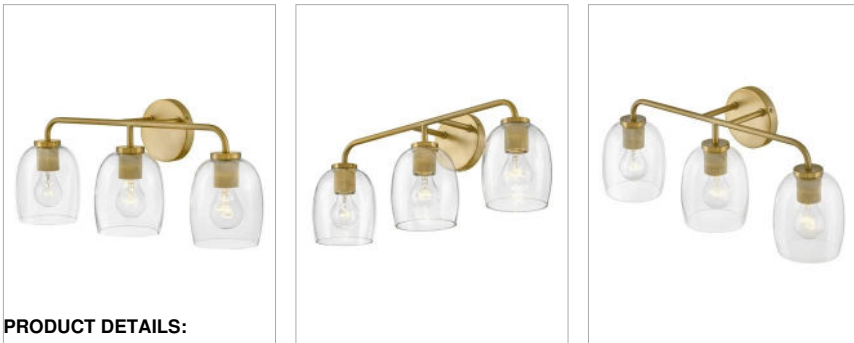

PERCY

85013LCB

MEDIUM THREE LIGHT VANITY

Percy's transitional style rings loud and clear with clever bell-shaped clear glass designed to highlight its distinctive industrial detailing, all while serving up ample illumination. Easily installed up or down, Percy transforms any bathroom into one of the most stylish spots in the house. A collection of 3 versatile finish options, Antique Nickel, Black and Lacquered Brass, lets you pick the perfect Percy for powder rooms and primary baths alike.

DETAILS	
FINISH:	Lacquered Brass
MATERIAL:	Steel
GLASS:	Clear
DIMMABLE:	No

DIMENSIONS	
WIDTH:	24"
HEIGHT:	10.3"
WEIGHT:	4.8lb
BACK PLATE:	5" Dia.
EXTENSION:	7.3"
TOP TO OUTLET:	2.5"

LIGHT SOURCE	
LIGHT SOURCE:	Socketed
WATTAGE:	3-12w Med. LED, 100w Equiv.
VOLTAGE:	120v

SHIPPING	
CARTON LENGTH:	29.5
CARTON WIDTH:	11.3
CARTON HEIGHT:	9
CARTON WEIGHT:	9

PRODUCT DETAILS:

- Mounting hardware is hidden on the back plate to ensure a clean silhouette
- Fixture can be mounted either up or down
- Knurled sockets get dressed up with a distinctive diamond-shaped decorative pattern
- Suitable for use in damp locations as defined by NEC and CEC. Meets United States UL Underwriters Laboratories & CSA Canadian Standards Association Product Safety Standards.
- Ideal for vintage filament bulbs (not included)
- Please refer to Lark's Warranty for complete product warranty details. Some warranty limitations may apply.
- Heritage but make it hip: these styles combine classic design elements and nostalgic profiles reworked in new proportions and fresh finishes for an authentic vibe