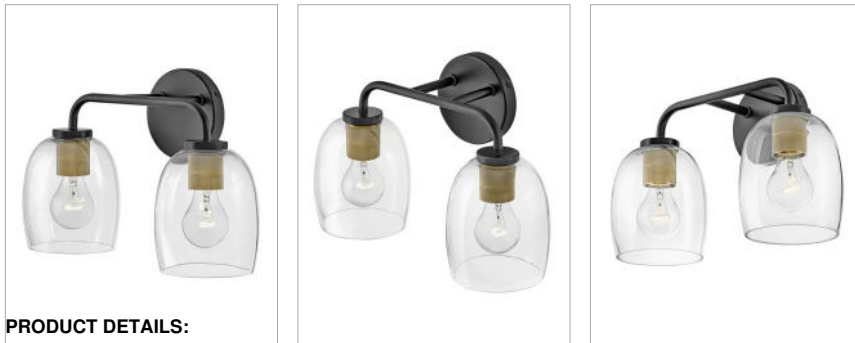

## 85012BK

### SMALL TWO LIGHT VANITY

Percy's transitional style rings loud and clear with clever bell-shaped clear glass designed to highlight its distinctive industrial detailing, all while serving up ample illumination. Easily installed up or down, Percy transforms any bathroom into one of the most stylish spots in the house. A collection of 3 versatile finish options, Antique Nickel, Black and Lacquered Brass, lets you pick the perfect Percy for powder rooms and primary baths alike.

DETAILS	
FINISH:	Black
MATERIAL:	Steel
GLASS:	Clear
DIMMABLE:	No

DIMENSIONS	
WIDTH:	14.8"
HEIGHT:	10.3"
WEIGHT:	3.4lb
BACK PLATE:	5" Dia.
EXTENSION:	7.3"
TOP TO OUTLET:	2.5"

LIGHT SOURCE	
LIGHT SOURCE:	Socketed
WATTAGE:	2-12w Med. LED, 100w Equiv.
VOLTAGE:	120v

#### PRODUCT DETAILS:

- Mounting hardware is hidden on the back plate to ensure a clean silhouette
- Fixture can be mounted either up or down
- Knurled sockets get dressed up with a distinctive diamond-shaped decorative pattern
- Suitable for use in damp locations as defined by NEC and CEC. Meets United States UL Underwriters Laboratories & CSA Canadian Standards Association Product Safety Standards.
- Ideal for vintage filament bulbs (not included)
- Please refer to Lark's Warranty for complete product warranty details. Some warranty limitations may apply.
- Heritage but make it hip: these styles combine classic design elements and nostalgic profiles reworked in new proportions and fresh finishes for an authentic vibe