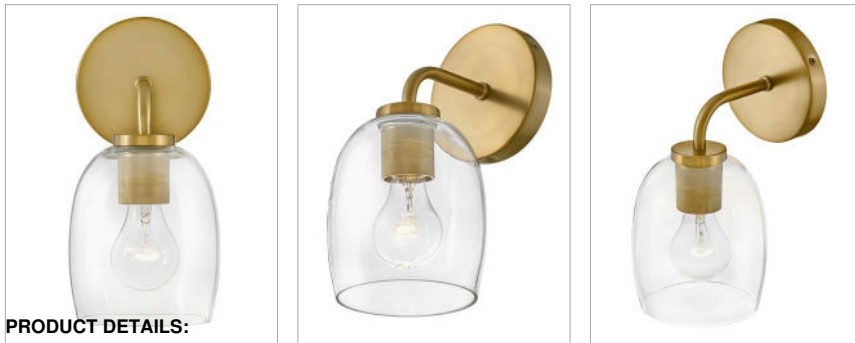

PERCY

85010LCB

MEDIUM SINGLE LIGHT VANITY

Percy's transitional style rings loud and clear with clever bell-shaped clear glass designed to highlight its distinctive industrial detailing, all while serving up ample illumination. Easily installed up or down, Percy transforms any bathroom into one of the most stylish spots in the house. A collection of 3 versatile finish options, Antique Nickel, Black and Lacquered Brass, lets you pick the perfect Percy for powder rooms and primary baths alike.

DETAILS	
FINISH:	Lacquered Brass
MATERIAL:	Steel
GLASS:	Clear
DIMMABLE:	No

DIMENSIONS	
WIDTH:	5.3"
HEIGHT:	11"
WEIGHT:	1.9lb
BACK PLATE:	5" Dia.
EXTENSION:	7.3"
TOP TO OUTLET:	2.5"

LIGHT SOURCE	
LIGHT SOURCE:	Socketed
WATTAGE:	1-12w Med. LED, 100W Equiv.
VOLTAGE:	120v

SHIPPING	
CARTON LENGTH:	15
CARTON WIDTH:	9
CARTON HEIGHT:	10.8
CARTON WEIGHT:	3.4

PRODUCT DETAILS:

- Mounting hardware is hidden on the back plate to ensure a clean silhouette
- Fixture can be mounted either up or down
- Knurled sockets get dressed up with a distinctive diamond-shaped decorative pattern
- Suitable for use in damp locations as defined by NEC and CEC. Meets United States UL Underwriters Laboratories & CSA Canadian Standards Association Product Safety Standards.
- Ideal for vintage filament bulbs (not included)
- Please refer to Lark's Warranty for complete product warranty details. Some warranty limitations may apply.
- Heritage but make it hip: these styles combine classic design elements and nostalgic profiles reworked in new proportions and fresh finishes for an authentic vibe