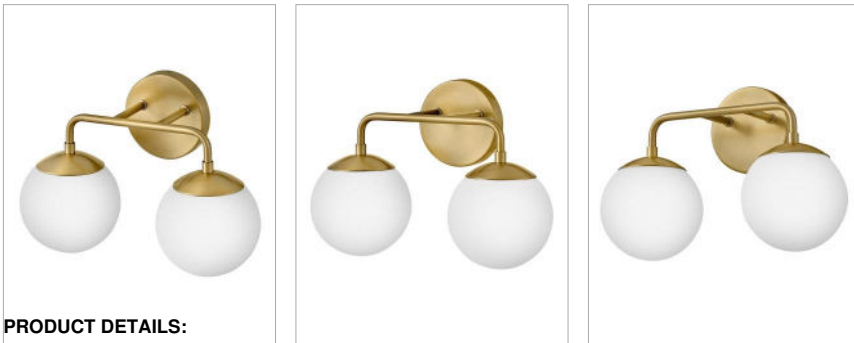

JUNIPER

85002LCB

SMALL TWO LIGHT VANITY

Round out your space with Juniper's modern simplicity. Selfie-approved, the smooth curves of Juniper's etched opal glass globes deliver the perfect amount of diffused light. Choose from two chic finishes, matte Black or luxe Lacquered Brass.

DETAILS	
FINISH:	Lacquered Brass
MATERIAL:	Steel
GLASS:	Etched Opal
DIMMABLE:	No

DIMENSIONS	
WIDTH:	15"
HEIGHT:	10"
WEIGHT:	2.6lb
BACK PLATE:	5" Dia.
EXTENSION:	7.3"
TOP TO OUTLET:	2.5"

LIGHT SOURCE	
LIGHT SOURCE:	Socketed
WATTAGE:	2-5w Cand. LED, 60w Equiv.
VOLTAGE:	120v

SHIPPING	
CARTON LENGTH:	20.5
CARTON WIDTH:	12.6
CARTON HEIGHT:	8.3
CARTON WEIGHT:	4

PRODUCT DETAILS:

- Mounting hardware is hidden on the back plate to ensure a clean silhouette
- Fixture can be mounted either up or down
- Suitable for use in damp locations as defined by NEC and CEC. Meets United States UL Underwriters Laboratories & CSA Canadian Standards Association Product Safety Standards.
- Please refer to Lark's Warranty for complete product warranty details. Some warranty limitations may apply.
- Confidently create a modern moment with this dynamic design statement