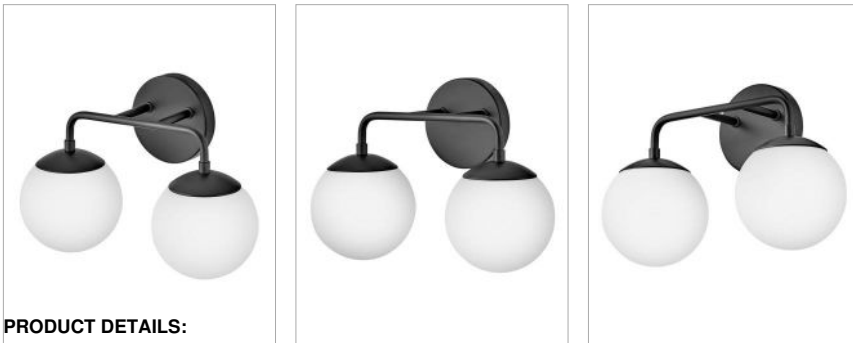

JUNIPER

85002BK

SMALL TWO LIGHT VANITY

Round out your space with Juniper's modern simplicity. Selfie-approved, the smooth curves of Juniper's etched opal glass globes deliver the perfect amount of diffused light. Choose from two chic finishes, matte Black or luxe Lacquered Brass.

DETAILS	
FINISH:	Black
MATERIAL:	Steel
GLASS:	Etched Opal
DIMMABLE:	No

DIMENSIONS	
WIDTH:	15"
HEIGHT:	10"
WEIGHT:	2.6lb
BACK PLATE:	5" Dia.
EXTENSION:	7.3"
TOP TO OUTLET:	2.5"

LIGHT SOURCE	
LIGHT SOURCE:	Socketed
WATTAGE:	2-5w Cand. LED, 60w Equiv.
VOLTAGE:	120v

SHIPPING	
CARTON LENGTH:	20.5
CARTON WIDTH:	12.6
CARTON HEIGHT:	8.3
CARTON WEIGHT:	4

PRODUCT DETAILS:

- Mounting hardware is hidden on the back plate to ensure a clean silhouette
- Fixture can be mounted either up or down
- Suitable for use in damp locations as defined by NEC and CEC. Meets United States UL Underwriters Laboratories & CSA Canadian Standards Association Product Safety Standards.
- Please refer to Lark's Warranty for complete product warranty details. Some warranty limitations may apply.
- Confidently create a modern moment with this dynamic design statement