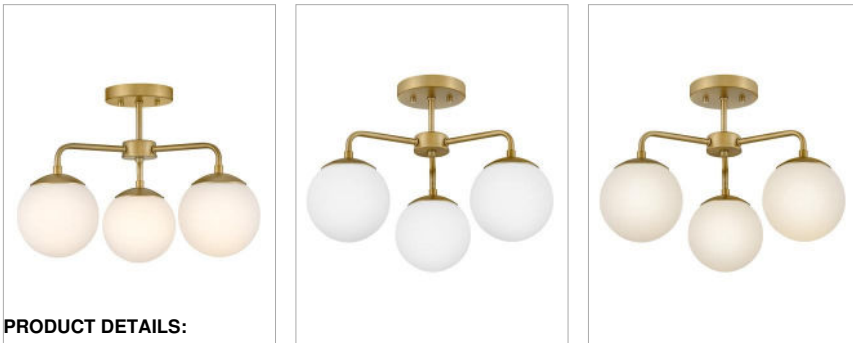

JUNIPER

84203LCB

MEDIUM SEMI-FLUSH MOUNT

Round out your space with Juniper's modern simplicity. Selfie-approved, the smooth curves of Juniper's etched opal glass globes deliver the perfect amount of diffused light. Choose from two chic finishes, matte Black or luxe Lacquered Brass.

DETAILS	
FINISH:	Lacquered Brass
MATERIAL:	Steel
GLASS:	Etched Opal
DIMMABLE:	No

DIMENSIONS	
WIDTH:	20"
HEIGHT:	12.8"
WEIGHT:	4.7lb

LIGHT SOURCE	
LIGHT SOURCE:	Socketed
WATTAGE:	3-5w Cand. LED, 60w Equiv.
VOLTAGE:	120v

MOUNTING	
CANOPY:	5" Dia.

SHIPPING	
CARTON LENGTH:	19.7
CARTON WIDTH:	18.8
CARTON HEIGHT:	8.3
CARTON WEIGHT:	7

PRODUCT DETAILS:

- Suitable for use in damp locations as defined by NEC and CEC. Meets United States UL Underwriters Laboratories & CSA Canadian Standards Association Product Safety Standards.
- Please refer to Lark's Warranty for complete product warranty details. Some warranty limitations may apply.
- Confidently create a modern moment with this dynamic design statement