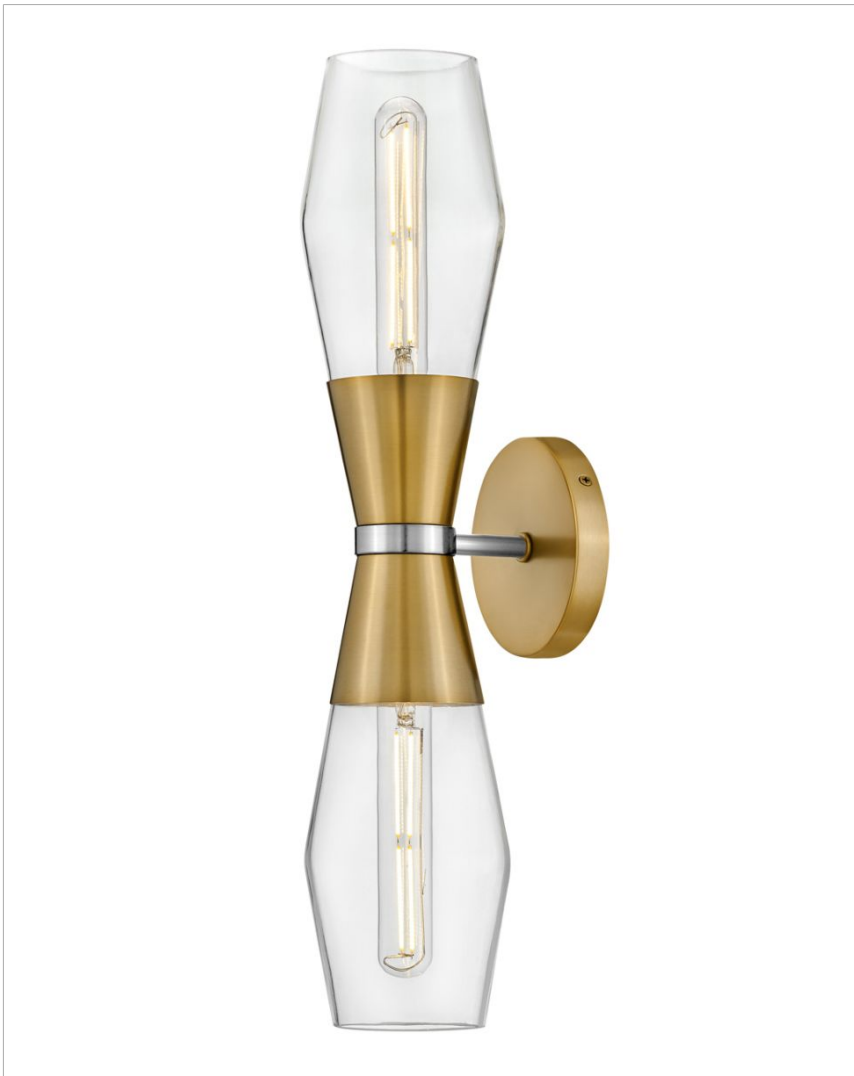

## 83902LCB

### LARGE TWO LIGHT SCONCE

A geometric gem, Livie cleverly mixes sleek lines with an angular shape for a contemporary cool look that makes itself at home anywhere. Clear glass unites with spun metal elements in striking Black or luxe Lacquered Brass finish options to boldly underscore Livie's modern edge.

DETAILS	
FINISH:	Lacquered Brass
MATERIAL:	Steel
GLASS:	Clear
DIMMABLE:	No

DIMENSIONS	
WIDTH:	5"
HEIGHT:	22"
WEIGHT:	4.6lb
BACK PLATE:	5" Dia.
EXTENSION:	6.3"
TOP TO OUTLET:	11"

LIGHT SOURCE	
LIGHT SOURCE:	Socketed
WATTAGE:	2-10w Med. LED, 60w Equiv.
VOLTAGE:	120v

#### PRODUCT DETAILS:

- Mounting hardware is hidden on the back plate to ensure a clean silhouette
- Fixture can be mounted vertically
- Suitable for use in damp locations as defined by NEC and CEC. Meets United States UL Underwriters Laboratories & CSA Canadian Standards Association Product Safety Standards.
- Shown with T-style bulbs (not included)
- Please refer to Lark's Warranty for complete product warranty details. Some warranty limitations may apply.
- Confidently create a modern moment with this dynamic design statement