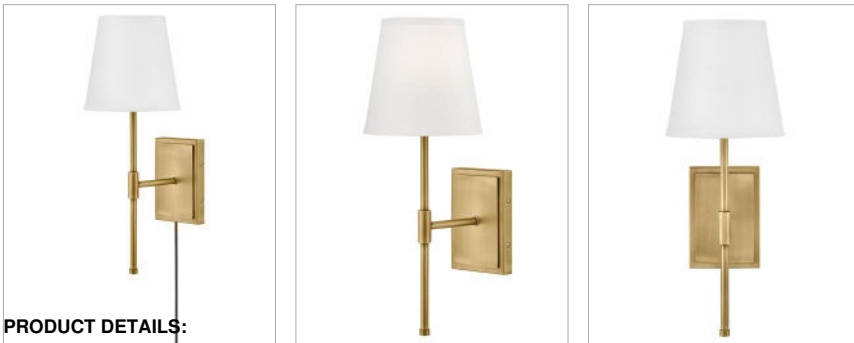

BEALE

83770LCB

MEDIUM SINGLE LIGHT SCONCE

Classic elements get a transitional update with Beale, a dimensional beauty with neatly angular lines. The white linen shade radiates ambient light, aiding Beale in bringing simple functionality anytime, anywhere.

DETAILS	
FINISH:	Lacquered Brass
MATERIAL:	Steel
SHADE:	White Linen
DIMMABLE:	No

DIMENSIONS	
WIDTH:	7"
HEIGHT:	19.3"
WEIGHT:	2.6lb
BACK PLATE:	4.5"W X 6.5"H
EXTENSION:	9"
TOP TO OUTLET:	12.5"

LIGHT SOURCE	
LIGHT SOURCE:	Socketed
WATTAGE:	1-10w Med. LED, 60w Equiv.
VOLTAGE:	120v

SHIPPING	
CARTON LENGTH:	21.3
CARTON WIDTH:	11.5
CARTON HEIGHT:	10.3
CARTON WEIGHT:	4.2

PRODUCT DETAILS:

- Suitable for use in dry (indoor) locations as defined by NEC and CEC. Meets United States UL Underwriters Laboratories & CSA Canadian Standards Association Product Safety Standards.
- Please refer to Lark's Warranty for complete product warranty details. Some warranty limitations may apply.
- Heritage but make it hip: these styles combine classic design elements and nostalgic profiles reworked in new proportions and fresh finishes for an authentic vibe