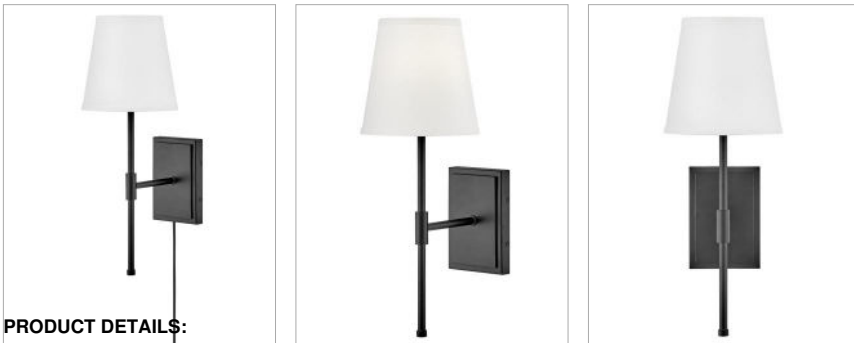

BEALE

83770BK

MEDIUM SINGLE LIGHT SCONCE

Classic elements get a transitional update with Beale, a dimensional beauty with neatly angular lines. The white linen shade radiates ambient light, aiding Beale in bringing simple functionality anytime, anywhere.

DETAILS	
FINISH:	Black
MATERIAL:	Steel
SHADE:	White Linen
DIMMABLE:	No

DIMENSIONS	
WIDTH:	7"
HEIGHT:	19.3"
WEIGHT:	2.6lb
BACK PLATE:	4.5"W X 6.5"H
EXTENSION:	9"
TOP TO OUTLET:	12.5"

LIGHT SOURCE	
LIGHT SOURCE:	Socketed
WATTAGE:	1-10w Med. LED, 60w Equiv.
VOLTAGE:	120v

SHIPPING	
CARTON LENGTH:	21.3
CARTON WIDTH:	11.5
CARTON HEIGHT:	10.3
CARTON WEIGHT:	4.2

PRODUCT DETAILS:

- Suitable for use in dry (indoor) locations as defined by NEC and CEC. Meets United States UL Underwriters Laboratories & CSA Canadian Standards Association Product Safety Standards.
- Please refer to Lark's Warranty for complete product warranty details. Some warranty limitations may apply.
- Heritage but make it hip: these styles combine classic design elements and nostalgic profiles reworked in new proportions and fresh finishes for an authentic vibe