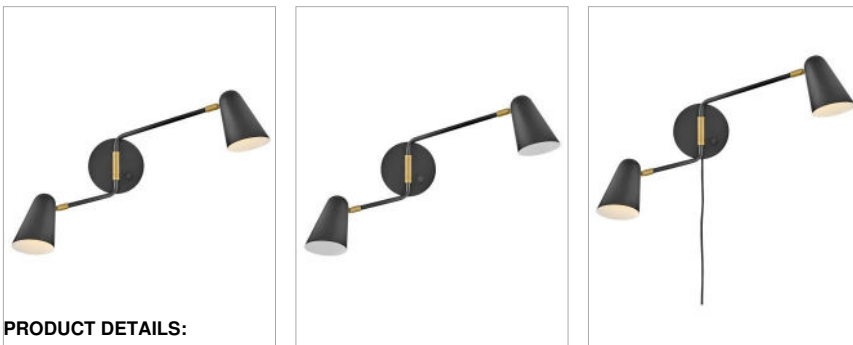

BIRDIE

83542BK

LARGE TWO LIGHT SCNCE

Let creativity soar with Birdie's versatile form. Think arms that articulate and shades that pivot: AKA flexibility at your fingertips. The variety of finish options are the perfect finishing touch to this mobile, mid-century modern design.

| DETAILS | |
|-----------|-------|
| FINISH: | Black |
| MATERIAL: | Steel |
| DIMMABLE: | No |

| DIMENSIONS | |
|----------------|---------|
| WIDTH: | 22.8" |
| HEIGHT: | 16.5" |
| WEIGHT: | 5.5lb |
| BACK PLATE: | 5" Dia. |
| EXTENSION: | 10.5" |
| TOP TO OUTLET: | 6.5" |

| LIGHT SOURCE | |
|---------------|----------------------------|
| LIGHT SOURCE: | Socketed |
| WATTAGE: | 2-5w Cand. LED, 60w Equiv. |
| VOLTAGE: | 120v |

| SHIPPING | |
|----------------|------|
| CARTON LENGTH: | 17 |
| CARTON WIDTH: | 14.5 |
| CARTON HEIGHT: | 8.3 |
| CARTON WEIGHT: | 5.6 |

PRODUCT DETAILS:

- Suitable for use in dry (indoor) locations as defined by NEC and CEC. Meets United States UL Underwriters Laboratories & CSA Canadian Standards Association Product Safety Standards.
- Features On/Off switch
- This fixture can be hardwired or mounted with an included 96" plug-in cord.
- The articulating arm can swing left or right and the shade can be adjusted up or down
- Please refer to Lark's Warranty for complete product warranty details. Some warranty limitations may apply.
- Effortlessly cool, this mid-century modern design inspires any space with its chic vintage vibe
- All dimensions listed are as shown