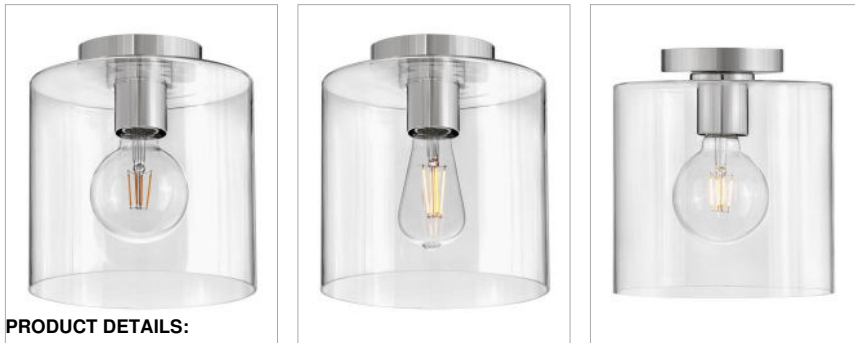

PIPPA

83531PN

EXTRA SMALL FLUSH MOUNT

Look no further for the perfect flush mount. Pippa's versatility means an easy fit into a variety of spaces where illumination is essential: think staircases, hallways, closets, and mudrooms. The transitional, oversized glass accentuated by a classic finish delivers optimal light output.

DETAILS

FINISH:	Polished Nickel
MATERIAL:	Steel
GLASS:	Clear
DIMMABLE:	No

DIMENSIONS

WIDTH:	8.5"
HEIGHT:	9.5"
WEIGHT:	5lb

LIGHT SOURCE

LIGHT SOURCE:	Socketed
WATTAGE:	1-12w Med. LED, 60w Equiv.
VOLTAGE:	120v

MOUNTING

CANOPY:	4.75" Dia.

SHIPPING

CARTON LENGTH:	11.2
CARTON WIDTH:	11.2
CARTON HEIGHT:	11.5
CARTON WEIGHT:	6.1

PRODUCT DETAILS:

- Suitable for use in damp locations as defined by NEC and CEC. Meets United States UL Underwriters Laboratories & CSA Canadian Standards Association Product Safety Standards.
- Please refer to Lark's Warranty for complete product warranty details. Some warranty limitations may apply.
- This versatile transitional design delivers personality and performance