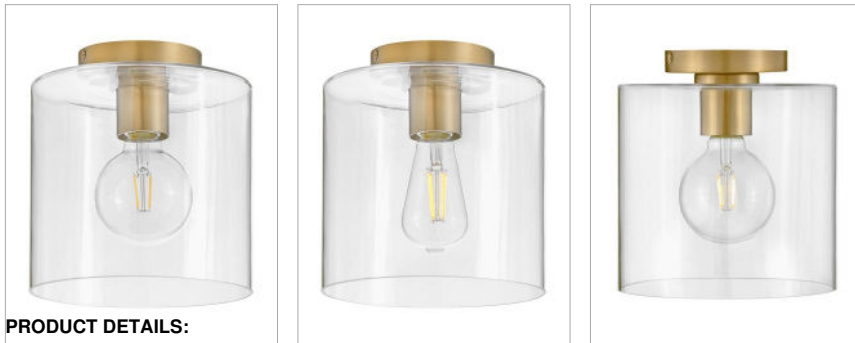

PIPPA

83531LCB

EXTRA SMALL FLUSH MOUNT

Look no further for the perfect flush mount. Pippa's versatility means an easy fit into a variety of spaces where illumination is essential: think staircases, hallways, closets, and mudrooms. The transitional, oversized glass accentuated by a classic finish delivers optimal light output.

DETAILS	
FINISH:	Lacquered Brass
MATERIAL:	Steel
GLASS:	Clear
DIMMABLE:	No

DIMENSIONS	
WIDTH:	8.5"
HEIGHT:	9.5"
WEIGHT:	5lb

LIGHT SOURCE	
LIGHT SOURCE:	Socketed
WATTAGE:	1-12w Med. LED, 60w Equiv.
VOLTAGE:	120v

MOUNTING	
CANOPY:	4.75" Dia.

SHIPPING	
CARTON LENGTH:	11.2
CARTON WIDTH:	11.2
CARTON HEIGHT:	11.5
CARTON WEIGHT:	6.1

PRODUCT DETAILS:

- Suitable for use in damp locations as defined by NEC and CEC. Meets United States UL Underwriters Laboratories & CSA Canadian Standards Association Product Safety Standards.
- Please refer to Lark's Warranty for complete product warranty details. Some warranty limitations may apply.
- This versatile transitional design delivers personality and performance