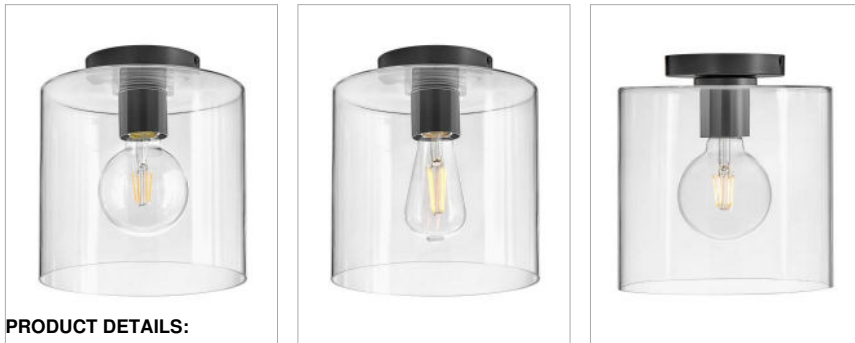

PIPPA

83531BK

EXTRA SMALL FLUSH MOUNT

Look no further for the perfect flush mount. Pippa's versatility means an easy fit into a variety of spaces where illumination is essential: think staircases, hallways, closets, and mudrooms. The transitional, oversized glass accentuated by a classic finish delivers optimal light output.

DETAILS	
FINISH:	Black
MATERIAL:	Steel
GLASS:	Clear
DIMMABLE:	No

DIMENSIONS	
WIDTH:	8.5"
HEIGHT:	9.5"
WEIGHT:	5lb

LIGHT SOURCE	
LIGHT SOURCE:	Socketed
WATTAGE:	1-12w Med. LED, 60w Equiv.
VOLTAGE:	120v

MOUNTING	
CANOPY:	4.75" Dia.

SHIPPING	
CARTON LENGTH:	11.2
CARTON WIDTH:	11.2
CARTON HEIGHT:	11.5
CARTON WEIGHT:	6.1

PRODUCT DETAILS:

- Suitable for use in damp locations as defined by NEC and CEC. Meets United States UL Underwriters Laboratories & CSA Canadian Standards Association Product Safety Standards.
- Please refer to Lark's Warranty for complete product warranty details. Some warranty limitations may apply.
- This versatile transitional design delivers personality and performance