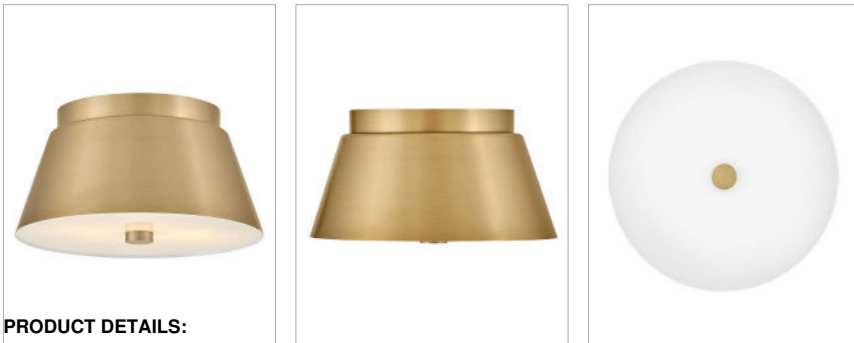

TESS

83511LCB

SMALL FLUSH MOUNT

Tess is ready and waiting to redefine what it means to bring classic style to your space. Sleek and angular in all the right ways, this conical flush mount design radiates freshness that blankets the entire space in simple elegance.

DETAILS	
FINISH:	Lacquered Brass
MATERIAL:	Steel
GLASS:	Etched
DIMMABLE:	No

DIMENSIONS	
WIDTH:	10.5"
HEIGHT:	5.5"
WEIGHT:	3.2lb

LIGHT SOURCE	
LIGHT SOURCE:	Socketed
WATTAGE:	2-5w Cand. LED, 60w Equiv.
VOLTAGE:	120v

MOUNTING	
CANOPY:	7" Dia.

SHIPPING	
CARTON LENGTH:	13
CARTON WIDTH:	13
CARTON HEIGHT:	7.8
CARTON WEIGHT:	5.1

PRODUCT DETAILS:

- Suitable for use in dry (indoor) locations as defined by NEC and CEC. Meets United States UL Underwriters Laboratories & CSA Canadian Standards Association Product Safety Standards.
- This product uses recyclable or limited packaging materials to help reduce waste.
- LED bulbs must be used with the fixture
- Please refer to Lark's Warranty for complete product warranty details. Some warranty limitations may apply.
- Heritage but make it hip: these styles combine classic design elements and nostalgic profiles reworked in new proportions and fresh finishes for an authentic vibe