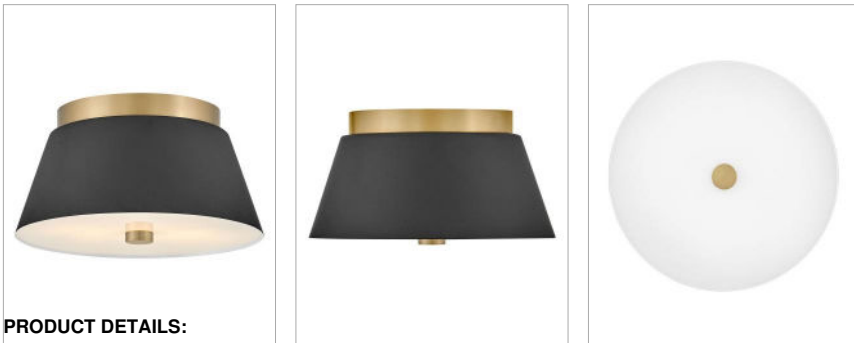

TESS

83511BK

SMALL FLUSH MOUNT

Tess is ready and waiting to redefine what it means to bring classic style to your space. Sleek and angular in all the right ways, this conical flush mount design radiates freshness that blankets the entire space in simple elegance.

DETAILS	
FINISH:	Black
MATERIAL:	Steel
GLASS:	Etched
DIMMABLE:	No

DIMENSIONS	
WIDTH:	10.5"
HEIGHT:	5.5"
WEIGHT:	3.2lb

LIGHT SOURCE	
LIGHT SOURCE:	Socketed
WATTAGE:	2-5w Cand. LED, 60w Equiv.
VOLTAGE:	120v

MOUNTING	
CANOPY:	7" Dia.

SHIPPING	
CARTON LENGTH:	13
CARTON WIDTH:	13
CARTON HEIGHT:	7.8
CARTON WEIGHT:	5.1

PRODUCT DETAILS:

- Suitable for use in dry (indoor) locations as defined by NEC and CEC. Meets United States UL Underwriters Laboratories & CSA Canadian Standards Association Product Safety Standards.
- LED bulbs must be used with the fixture
- This product uses recyclable or limited packaging materials to help reduce waste.
- Please refer to Lark's Warranty for complete product warranty details. Some warranty limitations may apply.
- Heritage but make it hip: these styles combine classic design elements and nostalgic profiles reworked in new proportions and fresh finishes for an authentic vibe