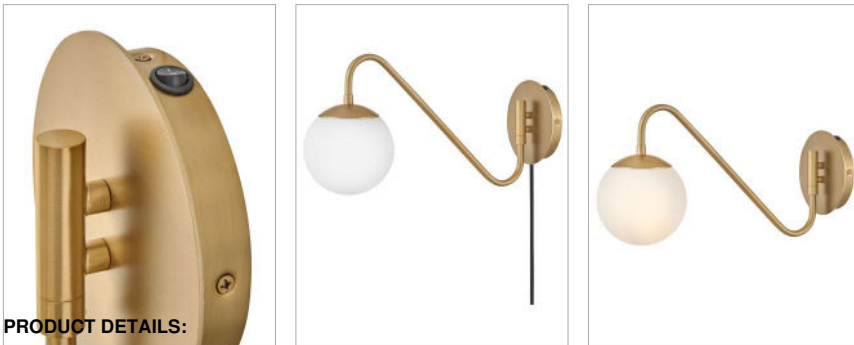

DOTTIE

83480LCB

SMALL SINGLE LIGHT SCONCE

Fun and functional meets mid-century modern with Dottie, a single light sconce that seamlessly blends high style and practicality. A meandering arm with an articulating design extends from the backplate, delicately gripping the etched opal globe to emit a warm, enveloping glow. It's the perfect task light for next to the bed or over a kitchen counter.

DETAILS	
FINISH:	Lacquered Brass
MATERIAL:	Steel
GLASS:	Etched Opal
DIMMABLE:	No

DIMENSIONS	
WIDTH:	6"
HEIGHT:	9.3"
WEIGHT:	3.6lb
EXTENSION:	18"
TOP TO OUTLET:	4.75"

LIGHT SOURCE	
LIGHT SOURCE:	Socketed
WATTAGE:	1-5w Cand. LED, 60w Equiv.
VOLTAGE:	120v

MOUNTING	
CANOPY:	5" Dia.

SHIPPING	
CARTON LENGTH:	18.5
CARTON WIDTH:	12.5
CARTON HEIGHT:	8.8
CARTON WEIGHT:	6

PRODUCT DETAILS:

- Suitable for use in dry (indoor) locations as defined by NEC and CEC. Meets United States UL Underwriters Laboratories & CSA Canadian Standards Association Product Safety Standards.
- Can be hard-wired or mounted with fabric-covered plug-in cord.
- This fixture can be hardwired or mounted with an included 96" plug-in cord.
- This product uses recyclable or limited packaging materials to help reduce waste.
- Features an articulating design to help you get the light just right.
- Please refer to Lark's Warranty for complete product warranty details. Some warranty limitations may apply.
- Confidently create a modern moment with this dynamic design statement