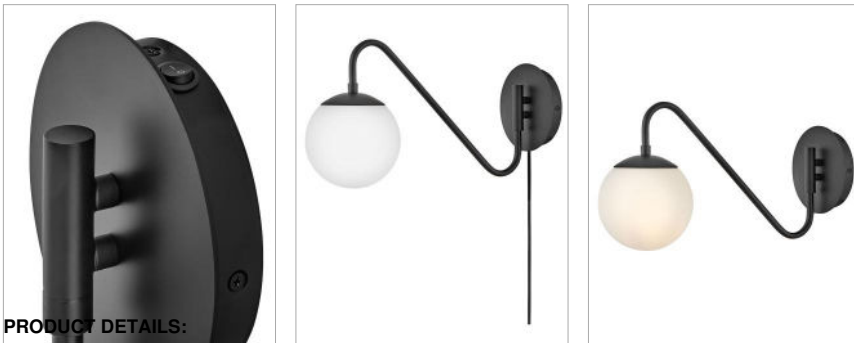

DOTTIE

83480BK

SMALL SINGLE LIGHT SCONCE

Fun and functional meets mid-century modern with Dottie, a single light sconce that seamlessly blends high style and practicality. A meandering arm with an articulating design extends from the backplate, delicately gripping the etched opal globe to emit a warm, enveloping glow. It's the perfect task light for next to the bed or over a kitchen counter.

DETAILS	
FINISH:	Black
MATERIAL:	Steel
GLASS:	Etched Opal
DIMMABLE:	No

DIMENSIONS	
WIDTH:	6"
HEIGHT:	9.3"
WEIGHT:	3.6lb
EXTENSION:	18"
TOP TO OUTLET:	4.75"

LIGHT SOURCE	
LIGHT SOURCE:	Socketed
WATTAGE:	1-5w Cand. LED, 60w Equiv.
VOLTAGE:	120v

MOUNTING	
CANOPY:	5" Dia.

SHIPPING	
CARTON LENGTH:	18.5
CARTON WIDTH:	12.5
CARTON HEIGHT:	8.8
CARTON WEIGHT:	6

PRODUCT DETAILS:

- Suitable for use in dry (indoor) locations as defined by NEC and CEC. Meets United States UL Underwriters Laboratories & CSA Canadian Standards Association Product Safety Standards.
- This product uses recyclable or limited packaging materials to help reduce waste.
- This fixture can be hardwired or mounted with an included 96" plug-in cord.
- Can be hard-wired or mounted with fabric-covered plug-in cord.
- Features an articulating design to help you get the light just right.
- Please refer to Lark's Warranty for complete product warranty details. Some warranty limitations may apply.
- Confidently create a modern moment with this dynamic design statement