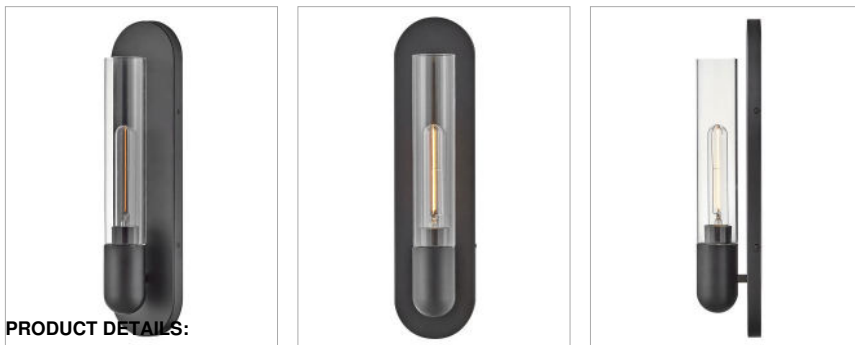

### MEDIUM SINGLE LIGHT SCONCE

Tully is a true delight. The crisp silhouette has a small footprint that makes a big impact. A cylindrical shade that is neatly nestled on the elongated backplate dishes out a nice serving of transitional trendiness that's as fresh as it is inviting.

DETAILS	
FINISH:	Black
MATERIAL:	Steel
GLASS:	Clear
DIMMABLE:	No

DIMENSIONS	
WIDTH:	4.5"
HEIGHT:	18"
WEIGHT:	3.4lb
BACK PLATE:	4.5"W X 18"H
EXTENSION:	3.8"

LIGHT SOURCE	
LIGHT SOURCE:	Socketed
WATTAGE:	1-8w Med. LED, 60w Equiv.
VOLTAGE:	120v

#### PRODUCT DETAILS:

- Mounting hardware is hidden on the back plate to ensure a clean silhouette
- Fixture can be mounted either up or down
- Suitable for use in dry (indoor) locations as defined by NEC and CEC. Meets United States UL Underwriters Laboratories & CSA Canadian Standards Association Product Safety Standards.
- ADA compliant
- This product uses recyclable or limited packaging materials to help reduce waste.
- Shown with T-style bulbs (not included)
- Please refer to Lark's Warranty for complete product warranty details. Some warranty limitations may apply.
- This versatile transitional design delivers personality and performance