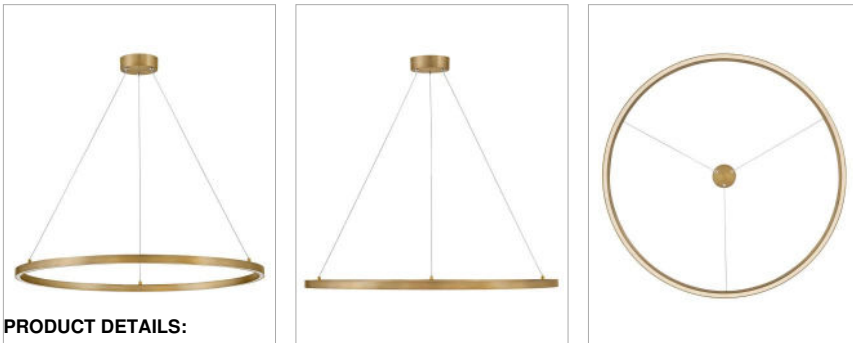

KENNA

83465LCB

LARGE SINGLE TIER

Kenna brings the ultimate modern sophistication to your home. The bold circular profile has a significant presence while maintaining a minimalist delicacy that complements any interior décor. The seamless ring design with integrated LEDs is hung with easily adjustable cables to help you match any style.

DETAILS	
FINISH:	Lacquered Brass
MATERIAL:	Aluminum
GLASS:	Acrylic Lens
DIMMABLE:	No

DIMENSIONS	
WIDTH:	33"
HEIGHT:	29.5"
WEIGHT:	5.2lb

LIGHT SOURCE	
LIGHT SOURCE:	Integrated LED
LED NAME:	EB230K90280241
VOLTAGE:	120v
LUMENS:	1300
INCANDESCENT EQUIVALENCY:	1 x 75w
DIMMABLE:	No

MOUNTING	
CANOPY:	5.25" Dia.
LEAD WIRE:	1 X 96"
MAX HEIGHT:	100

SHIPPING	
CARTON LENGTH:	37.3
CARTON WIDTH:	37.3
CARTON HEIGHT:	5
CARTON WEIGHT:	12.7

PRODUCT DETAILS:

- Suitable for use in dry (indoor) locations as defined by NEC and CEC. Meets United States UL Underwriters Laboratories & CSA Canadian Standards Association Product Safety Standards.
- Install as a downlight only.
- Fixtures include fully dimmable integrated LEDs.
- Acrylic diffuser.
- Cable-hung fixture with adjustable height.
- Please refer to Lark's Warranty for complete product warranty details. Some warranty limitations may apply.
- LED components carry a 5-year limited warranty
- Confidently create a modern moment with this dynamic design statement