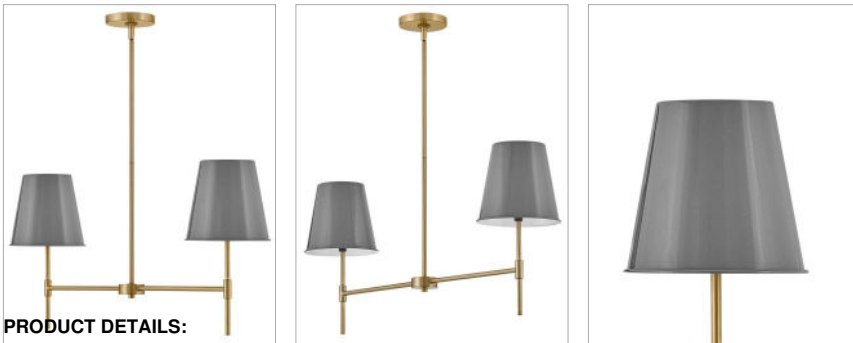

BLAKE

83445LCB-FY

SMALL TWO LIGHT LINEAR

Bet on Blake's forever cool profile and luxe finishes. The fresh, clean lines bring thoughtful illumination with a timeless vibe that can take your space from good to great. Blake makes it easy to mix and match thanks to its versatile fixture options.

DETAILS	
FINISH:	Lacquered Brass
MATERIAL:	Steel
SHADE:	Metal
SLOPE DEGREE:	90
DIMMABLE:	No

DIMENSIONS	
WIDTH:	36"
HEIGHT:	15.8"
WEIGHT:	6.1lb

LIGHT SOURCE	
LIGHT SOURCE:	Socketed
WATTAGE:	2-10w Med. LED, 60w Equiv.
VOLTAGE:	120v

MOUNTING	
CANOPY:	5" Dia.
LEAD WIRE:	1 X 72"
MAX HEIGHT:	37.8

SHIPPING	
CARTON LENGTH:	33
CARTON WIDTH:	16.3
CARTON HEIGHT:	11.5
CARTON WEIGHT:	9.9

PRODUCT DETAILS:

- Suitable for use in dry (indoor) locations as defined by NEC and CEC. Meets United States UL Underwriters Laboratories & CSA Canadian Standards Association Product Safety Standards.
- This item may be hung on a sloped ceiling
- Please refer to Lark's Warranty for complete product warranty details. Some warranty limitations may apply.
- Heritage but make it hip: these styles combine classic design elements and nostalgic profiles reworked in new proportions and fresh finishes for an authentic vibe