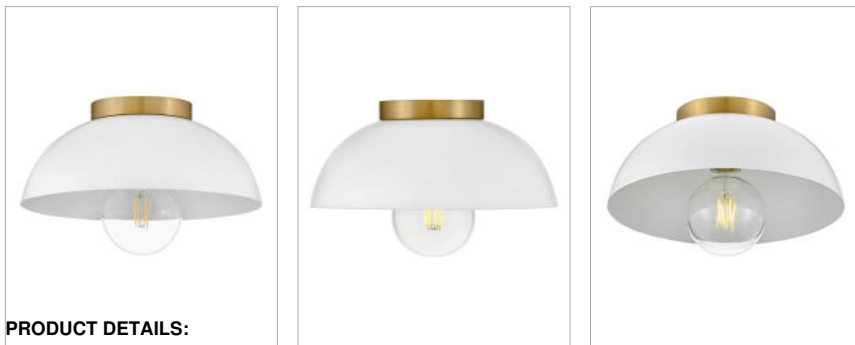

PRODUCT DETAILS:

- Suitable for use in dry (indoor) locations as defined by NEC and CEC. Meets United States UL Underwriters Laboratories & CSA Canadian Standards Association Product Safety Standards.
- Please refer to Lark's Warranty for complete product warranty details. Some warranty limitations may apply.
- Confidently create a modern moment with this dynamic design statement