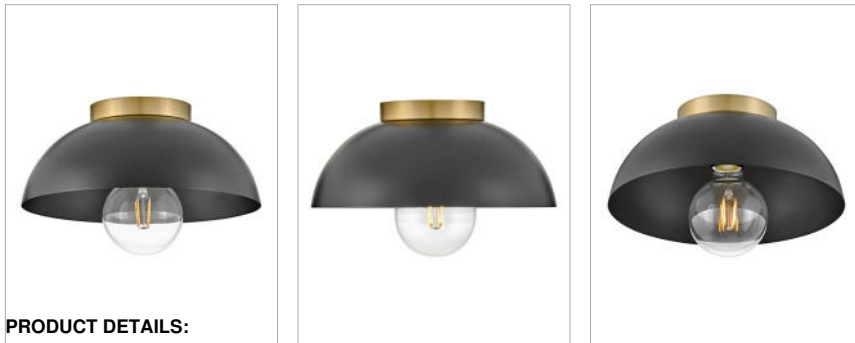

PRODUCT DETAILS:

- Suitable for use in dry (indoor) locations as defined by NEC and CEC. Meets United States UL Underwriters Laboratories & CSA Canadian Standards Association Product Safety Standards.
- Please refer to Lark's Warranty for complete product warranty details. Some warranty limitations may apply.
- Confidently create a modern moment with this dynamic design statement