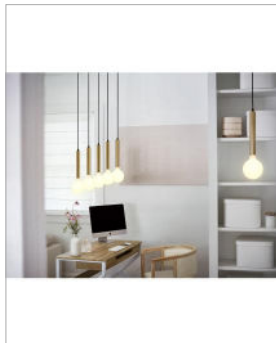

**PRODUCT DETAILS:**

- This item may be hung on a sloped ceiling
- Mounting hardware is hidden on the back plate to ensure a clean silhouette
- Suitable for use in dry (indoor) locations as defined by NEC and CEC. Meets United States UL Underwriters Laboratories & CSA Canadian Standards Association Product Safety Standards.
- Ideal for g-style bulbs (not included)
- Please refer to Lark's Warranty for complete product warranty details. Some warranty limitations may apply.
- Effortlessly cool, this mid-century modern design inspires any space with its chic vintage vibe

### EXTRA SMALL SINGLE LIGHT PENDANT

Mingling mid-century modern design elements into its posh form, Bobbie merges a playful vibe with stellar style. This clever design pairs two bold finishes, gleaming Lacquered Brass and an intense Black, to set up the true star of the show: a look-at-me bulb that makes lighting what it should be fun. To complement Bobbie's confident style, we recommend a G40 oversized globe-styled bulb in a standard medium base.