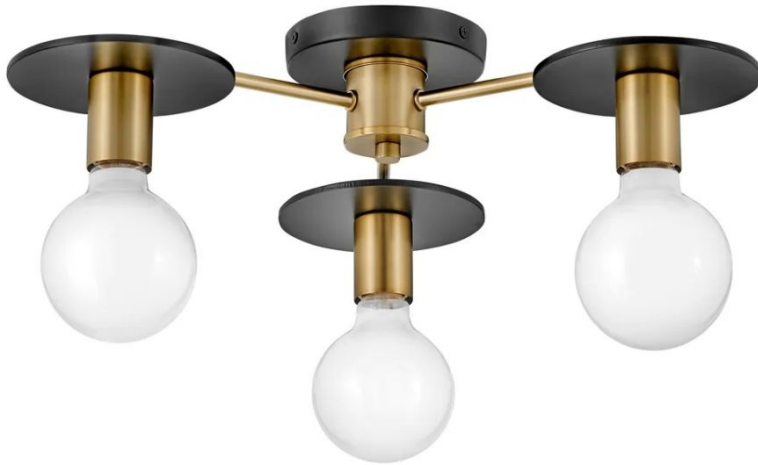

BOBBIE

83203LCB

MEDIUM THREE LIGHT SEMI-FLUSH MOUNT

Mingling mid-century modern design elements into its posh form, Bobbie merges a playful vibe with stellar style. This clever design pairs two bold finishes, gleaming Lacquered Brass and an intense Black, to set up the true star of the show: a look-at-me bulb that makes lighting what it should be fun. To complement Bobbie's confident style, we recommend a G40 oversized globe-styled bulb in a standard medium base.

DETAILS	
FINISH:	Lacquered Brass
MATERIAL:	Steel
DIMMABLE:	No

DIMENSIONS	
WIDTH:	20"
HEIGHT:	4.5"
WEIGHT:	4.8lb

LIGHT SOURCE	
LIGHT SOURCE:	Socketed
WATTAGE:	3-14w Med. LED, 100w Equiv.
VOLTAGE:	120v

MOUNTING	
CANOPY:	5" Dia.

SHIPPING	
CARTON LENGTH:	21.1
CARTON WIDTH:	19.5
CARTON HEIGHT:	8.1
CARTON WEIGHT:	7.7

PRODUCT DETAILS:

- Mounting hardware is hidden on the back plate to ensure a clean silhouette
- Suitable for use in dry (indoor) locations as defined by NEC and CEC. Meets United States UL Underwriters Laboratories & CSA Canadian Standards Association Product Safety Standards.
- Ideal for g-style bulbs (not included)
- Please refer to Lark's Warranty for complete product warranty details. Some warranty limitations may apply.
- Effortlessly cool, this mid-century modern design inspires any space with its chic vintage vibe