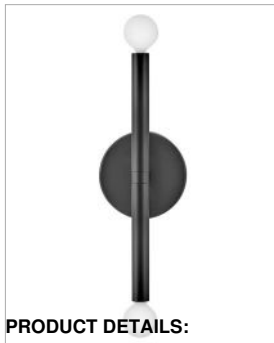

MILLIE

83192BK

MEDIUM TWO LIGHT TALL SCONCE

Millie tells a linear love story with elongated cylindrical rods extending outwards, creating a sleek statement that commands attention. This design establishes immediate style credibility thanks to its iconic mid-century modern origin, ensuring visual intrigue in either Black or Lacquered Brass finishes. To complement Millie's chic style, we recommend G16.5 bulbs.

DETAILS	
FINISH:	Black
MATERIAL:	Steel
DIMMABLE:	No

DIMENSIONS	
WIDTH:	5"
HEIGHT:	14"
WEIGHT:	1.3lb
BACK PLATE:	5" Dia.
EXTENSION:	4.3"
TOP TO OUTLET:	7"

LIGHT SOURCE	
LIGHT SOURCE:	Socketed
WATTAGE:	2-5w Cand. LED, 60w Equiv.
VOLTAGE:	120v

SHIPPING	
CARTON LENGTH:	17.5
CARTON WIDTH:	7.1
CARTON HEIGHT:	7.7
CARTON WEIGHT:	2.2

PRODUCT DETAILS:

- Mounting hardware is hidden on the back plate to ensure a clean silhouette
- Suitable for use in dry (indoor) locations as defined by NEC and CEC. Meets United States UL Underwriters Laboratories & CSA Canadian Standards Association Product Safety Standards.
- Please refer to Lark's Warranty for complete product warranty details. Some warranty limitations may apply.
- Effortlessly cool, this mid-century modern design inspires any space with its chic vintage vibe
- Shown with G16.5 bulbs (not included)