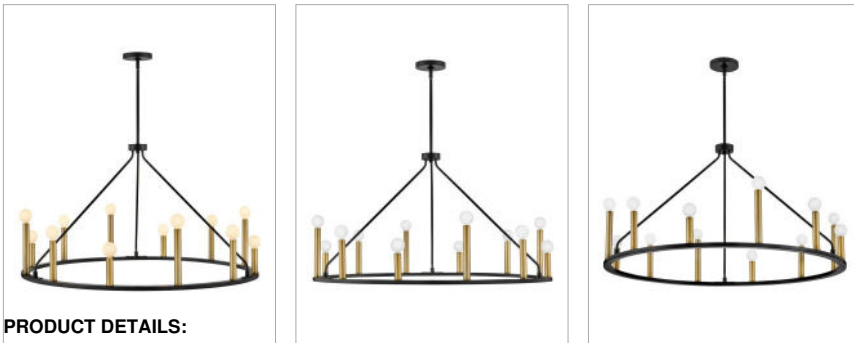

LAZLO

83159BK

LARGE SINGLE TIER CHANDELIER

Lazlo brings it on every level. Whether you are feeling modern lodge vibes, a contemporary urban loft or anything in between, Lazlo's sleek Black frame feels luxe without the fuss. Classic candle sleeves get streamlined with a modern makeover in Lacquered Brass, giving Lazlo a fresh edge.

DETAILS	
FINISH:	Black
MATERIAL:	Steel
SLOPE DEGREE:	90
DIMMABLE:	No

DIMENSIONS	
WIDTH:	38"
HEIGHT:	20.5"
WEIGHT:	12.4lb

LIGHT SOURCE	
LIGHT SOURCE:	Socketed
WATTAGE:	12-5w Cand. LED, 60w Equiv.
VOLTAGE:	120v

MOUNTING	
CANOPY:	5" Dia.
LEAD WIRE:	1 X 72"
MAX HEIGHT:	53.5

SHIPPING	
CARTON LENGTH:	41.8
CARTON WIDTH:	41.5
CARTON HEIGHT:	12.3
CARTON WEIGHT:	27.1

PRODUCT DETAILS:

- This item may be hung on a sloped ceiling
- This fixture includes multiple down stems in various lengths to customize the installation height of the fixture, including one 6" stem and two 12" stems
- Suitable for use in dry (indoor) locations as defined by NEC and CEC. Meets United States UL Underwriters Laboratories & CSA Canadian Standards Association Product Safety Standards.
- Please refer to Lark's Warranty for complete product warranty details. Some warranty limitations may apply.
- Confidently create a modern moment with this dynamic design statement
- Shown with G16.5 bulbs (not included)