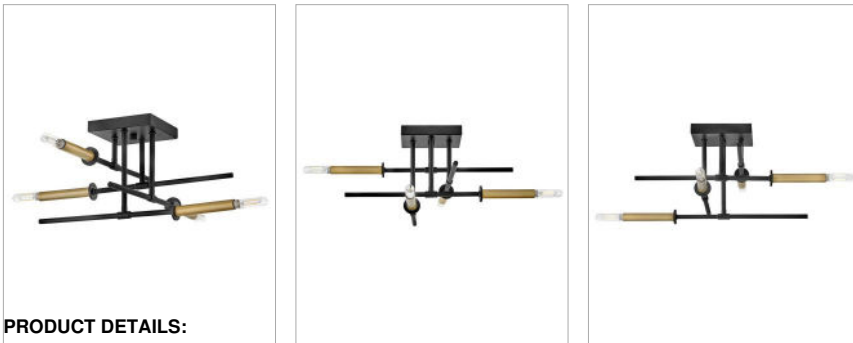

HUX

83073BK

MEDIUM SEMI-FLUSH MOUNT

If you're on the hunt for easy elegance, say hello to Hux. Dramatic metal stems perfectly pair with candle sleeves to reveal a bold and balanced design. You can have it all with this transitional style that unites turn-of-the-century traditional taste with minimalist modern chic.

DETAILS	
FINISH:	Black
MATERIAL:	Steel
DIMMABLE:	No

DIMENSIONS	
WIDTH:	20"
HEIGHT:	9"
WEIGHT:	3.9lb

LIGHT SOURCE	
LIGHT SOURCE:	Socketed
WATTAGE:	4-5w Cand. LED, 60w Equiv.
VOLTAGE:	120v

MOUNTING	
CANOPY:	6" Sq.

SHIPPING	
CARTON LENGTH:	26
CARTON WIDTH:	10.8
CARTON HEIGHT:	8.5
CARTON WEIGHT:	7.2

PRODUCT DETAILS:

- Suitable for use in dry (indoor) locations as defined by NEC and CEC. Meets United States UL Underwriters Laboratories & CSA Canadian Standards Association Product Safety Standards.
- This product uses recyclable or limited packaging materials to help reduce waste.
- Shown with LED bulbs, not included.
- Please refer to Lark's Warranty for complete product warranty details. Some warranty limitations may apply.
- Heritage but make it hip: these styles combine classic design elements and nostalgic profiles reworked in new proportions and fresh finishes for an authentic vibe