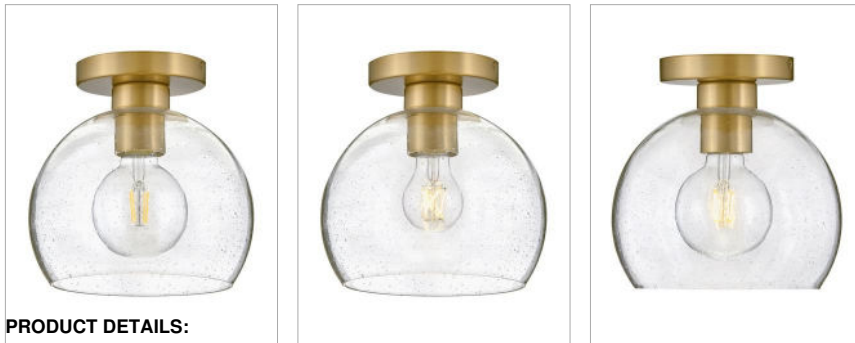

RUMI

83011LCB

EXTRA SMALL FLUSH MOUNT

Your room will get rave reviews thanks to Rumi. This modern, art-forward fixture captivates with the chic fusion of clear seedy glass globes and a flawless Lacquered Brass finish. Design opportunities abound, with Rumi adding thrill to airy and cozy spaces alike.

| DETAILS | |
|-----------|-----------------|
| FINISH: | Lacquered Brass |
| MATERIAL: | Steel |
| GLASS: | Clear Seedy |
| DIMMABLE: | No |

| DIMENSIONS | |
|------------|-------|
| WIDTH: | 9" |
| HEIGHT: | 9" |
| WEIGHT: | 2.4lb |

| LIGHT SOURCE | |
|---------------|-----------------------------|
| LIGHT SOURCE: | Socketed |
| WATTAGE: | 1-12w Med. LED, 100W Equiv. |
| VOLTAGE: | 120v |

| MOUNTING | |
|----------|---------|
| CANOPY: | 5" Dia. |

| SHIPPING | |
|----------------|------|
| CARTON LENGTH: | 11.5 |
| CARTON WIDTH: | 11.5 |
| CARTON HEIGHT: | 9.9 |
| CARTON WEIGHT: | 3.4 |

PRODUCT DETAILS:

- Suitable for use in dry (indoor) locations as defined by NEC and CEC. Meets United States UL Underwriters Laboratories & CSA Canadian Standards Association Product Safety Standards.
- Ideal for vintage filament bulbs (not included)
- Please refer to Lark's Warranty for complete product warranty details. Some warranty limitations may apply.
- Confidently create a modern moment with this dynamic design statement