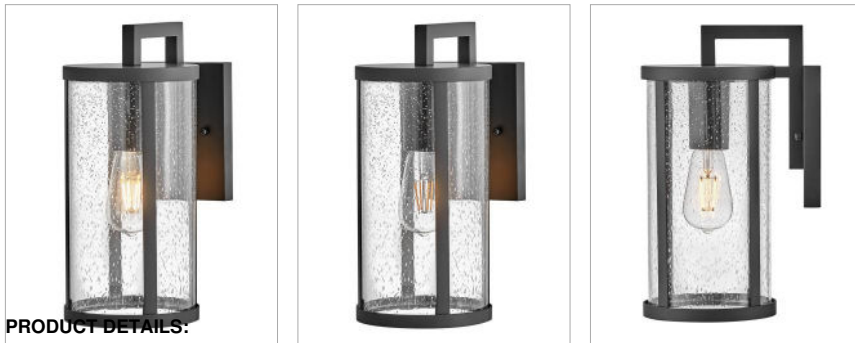

ALFIE

82050BK

SMALL WALL MOUNT LANTERN

Alfie boosts curb appeal with effortless style. This transitional wall mount lantern features an easy-on-the-eyes cylindrical profile, bold Black metal frame and sizable clear seedy glass finessed to flatter any exterior. Pro tip: we recommend vintage filament bulbs to make Alfie really shine.

DETAILS	
FINISH:	Black
MATERIAL:	Aluminum
GLASS:	Clear Seedy
DIMMABLE:	No

DIMENSIONS	
WIDTH:	6"
HEIGHT:	13"
WEIGHT:	3.9lb
BACK PLATE:	5"W X 6"H
EXTENSION:	8"
TOP TO OUTLET:	4.5"

LIGHT SOURCE	
LIGHT SOURCE:	Socketed
WATTAGE:	1-12w Med. LED, 100W Equiv.
VOLTAGE:	120v

SHIPPING	
CARTON LENGTH:	10.4
CARTON WIDTH:	8.5
CARTON HEIGHT:	16.1
CARTON WEIGHT:	5.6

PRODUCT DETAILS:

- Suitable for use in wet (outdoor direct rain) locations as defined by NEC and CEC. Meets United States UL Underwriters Laboratories & CSA Canadian Standards Association Product Safety Standards
- Ideal for vintage filament bulbs (not included)
- 1-year finish warranty
- Please refer to Lark's Warranty for complete product warranty details. Some warranty limitations may apply.
- This versatile transitional design delivers personality and performance