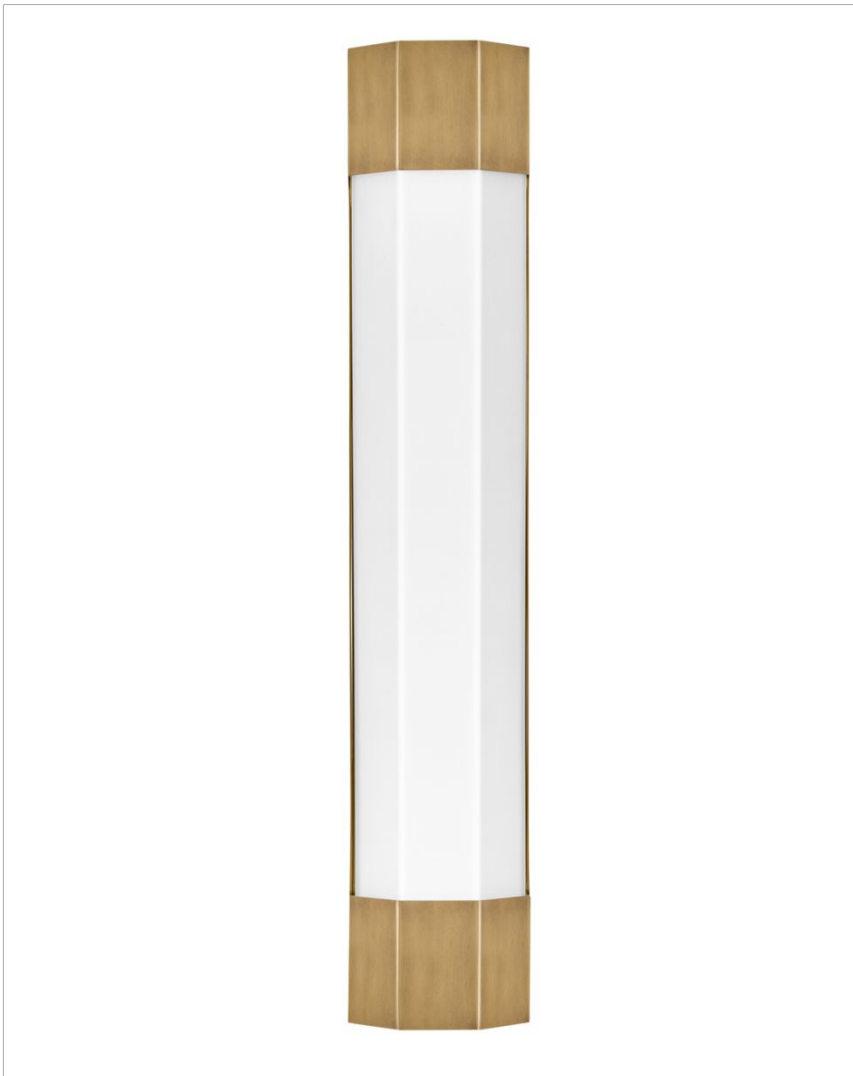

FACET

51392HB

LARGE SCONCE

View the many sides of Facet. Interesting angles combine with bold metal features to create an edgy and contemporary profile that is unpretentious yet unforgettable. Hexagonal etched glass is showcased by Heritage Brass or Black Oxide finishes.

DETAILS	
FINISH:	Heritage Brass
MATERIAL:	Steel
GLASS:	Etched Opal
DIMMABLE:	No

DIMENSIONS	
WIDTH:	4.5"
HEIGHT:	23.8"
WEIGHT:	6.3lb
BACK PLATE:	4.375"W X 23.625"L
EXTENSION:	3.3"
TOP TO OUTLET:	12"

LIGHT SOURCE	
LIGHT SOURCE:	Integrated LED
LED NAME:	EB24W30K921
VOLTAGE:	120v
LUMENS:	1800
INCANDESCENT EQUIVALENCY:	2 x 75w
DIMMABLE:	No

SHIPPING	
CARTON LENGTH:	27.8
CARTON WIDTH:	7.8
CARTON HEIGHT:	9
CARTON WEIGHT:	7.9

PRODUCT DETAILS:

- Mounting hardware is hidden on the back plate to ensure a clean silhouette
- Fixture can be mounted vertically
- Suitable for use in damp locations as defined by NEC and CEC. Meets United States UL Underwriters Laboratories & CSA Canadian Standards Association Product Safety Standards.
- ADA compliant
- LED components carry a 5-year limited warranty
- Merging the best of traditional and modern elements with a sophisticated and streamlined look