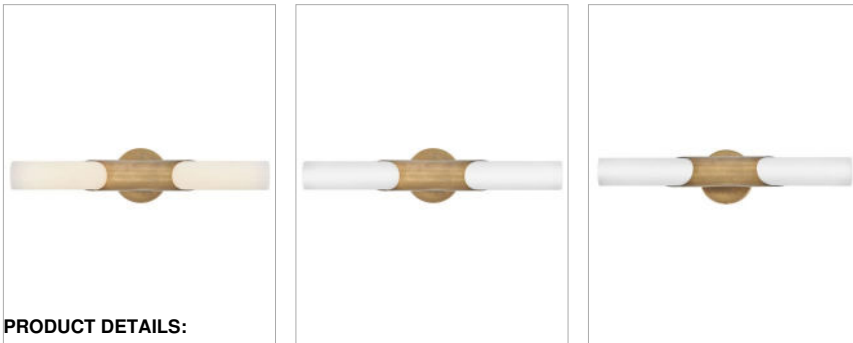

GRACE

51382THB

MEDIUM LED VANITY

Grace is simply elegant and perfectly named. Featuring a beautifully modern silhouette enhanced by a bias-cut central cuff, this feminine fixture has a timeless aesthetic that complements any décor style. Smooth etched opal glass is paired with a Textured Black Oxide or Textured Heritage Brass finish, providing contrast and subtle detail.

DETAILS	
FINISH:	Textured Heritage Brass
MATERIAL:	Steel
GLASS:	Etched Opal
DIMMABLE:	No

DIMENSIONS	
WIDTH:	5"
HEIGHT:	22.8"
WEIGHT:	3.6lb
BACK PLATE:	5" Dia.
EXTENSION:	3.8"
TOP TO OUTLET:	2.5"

LIGHT SOURCE	
LIGHT SOURCE:	Integrated LED
LED NAME:	EB12W30K921
VOLTAGE:	120v
LUMENS:	1860
INCANDESCENT EQUIVALENCY:	2 x 75w
DIMMABLE:	No

SHIPPING	
CARTON LENGTH:	25
CARTON WIDTH:	11
CARTON HEIGHT:	5.5
CARTON WEIGHT:	5.1

PRODUCT DETAILS:

- Mounting hardware is hidden on the back plate to ensure a clean silhouette
- Fixture can be mounted vertically
- Suitable for use in damp locations as defined by NEC and CEC. Meets United States UL Underwriters Laboratories & CSA Canadian Standards Association Product Safety Standards.
- ADA compliant
- LED components carry a 5-year limited warranty
- Merging the best of traditional and modern elements with a sophisticated and streamlined look