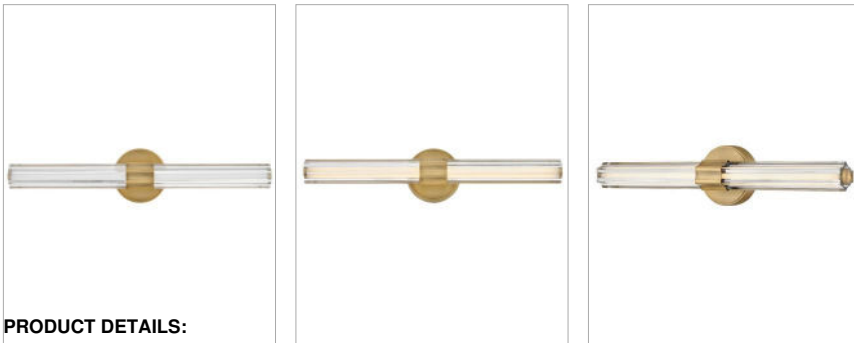

GEORGETTE

51312LCB

MEDIUM LED VANITY

Georgette's sophisticated silhouette is enhanced by clear fluted crystal, creating a stunning fixture with bold symmetry and captivating details. A chic central cuff and back plate provide balance and contrast that effortlessly complements any space with a Black Oxide or Lacquered Brass finish.

DETAILS	
FINISH:	Lacquered Brass
MATERIAL:	Steel
GLASS:	Clear Fluted Crystal
DIMMABLE:	No

DIMENSIONS	
WIDTH:	24"
HEIGHT:	5.3"
WEIGHT:	5.1lb
BACK PLATE:	5.25" Dia.
EXTENSION:	3.8"
TOP TO OUTLET:	12"

LIGHT SOURCE	
LIGHT SOURCE:	Integrated LED
LED NAME:	EB230K90590601
VOLTAGE:	120v
LUMENS:	1175
INCANDESCENT EQUIVALENCY:	1 x 100w
DIMMABLE:	No

SHIPPING	
CARTON LENGTH:	27.8
CARTON WIDTH:	7.8
CARTON HEIGHT:	10.8
CARTON WEIGHT:	7

PRODUCT DETAILS:

- Mounting hardware is hidden on the back plate to ensure a clean silhouette
- Fixture can be mounted vertically
- Suitable for use in damp locations as defined by NEC and CEC. Meets United States UL Underwriters Laboratories & CSA Canadian Standards Association Product Safety Standards.
- ADA compliant
- LED components carry a 5-year limited warranty
- Merging the best of traditional and modern elements with a sophisticated and streamlined look