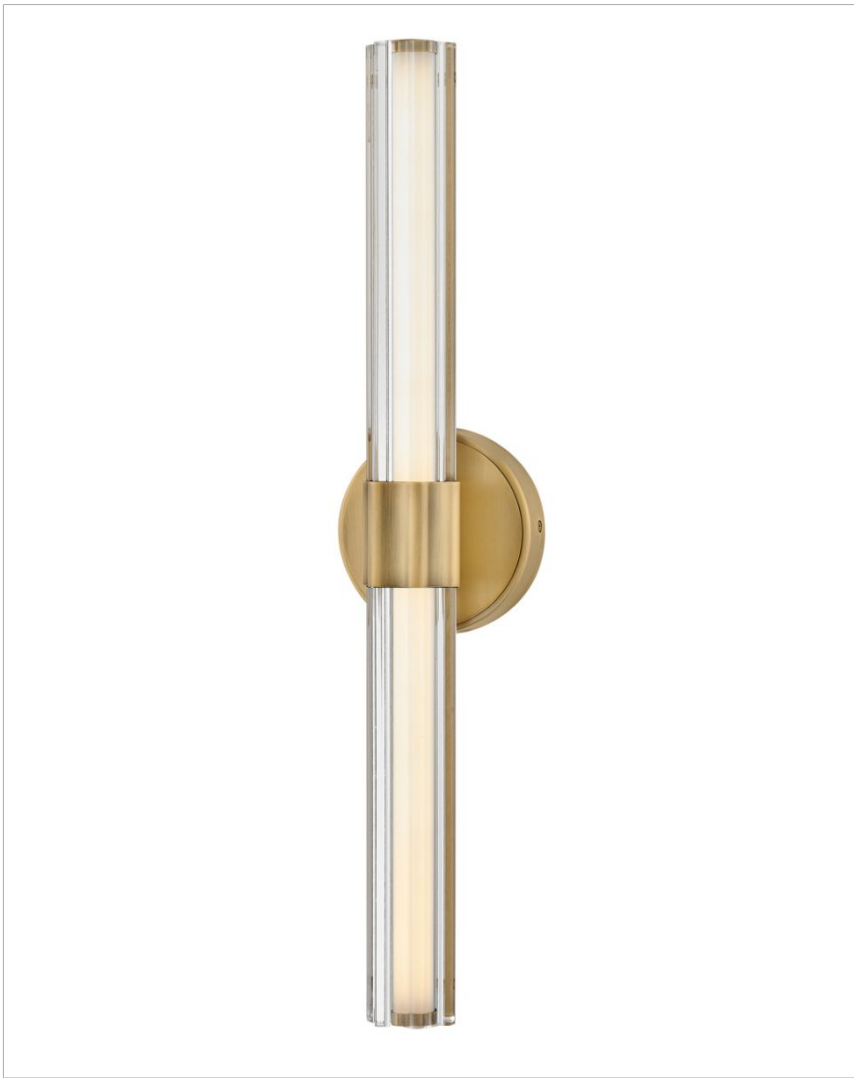

GEORGETTE

51312LCB

MEDIUM LED VANITY

Georgette's sophisticated silhouette is enhanced by clear fluted crystal, creating a stunning fixture with bold symmetry and captivating details. A chic central cuff and back plate provide balance and contrast that effortlessly complements any space with a Black Oxide or Lacquered Brass finish.

DETAILS	
FINISH:	Lacquered Brass
MATERIAL:	Steel
GLASS:	Clear Fluted Crystal
DIMMABLE:	No

DIMENSIONS	
WIDTH:	24"
HEIGHT:	5.3"
WEIGHT:	5.1lb
BACK PLATE:	5.25" Dia.
EXTENSION:	3.8"
TOP TO OUTLET:	12"

LIGHT SOURCE	
LIGHT SOURCE:	Integrated LED
LED NAME:	EB230K90590601
VOLTAGE:	120v
LUMENS:	1175
INCANDESCENT EQUIVALENCY:	1 x 100w
DIMMABLE:	No

SHIPPING	
CARTON LENGTH:	27.8
CARTON WIDTH:	7.8
CARTON HEIGHT:	10.8
CARTON WEIGHT:	7

PRODUCT DETAILS:

- Mounting hardware is hidden on the back plate to ensure a clean silhouette
- Fixture can be mounted vertically
- Suitable for use in damp locations as defined by NEC and CEC. Meets United States UL Underwriters Laboratories & CSA Canadian Standards Association Product Safety Standards.
- ADA compliant
- LED components carry a 5-year limited warranty
- Merging the best of traditional and modern elements with a sophisticated and streamlined look