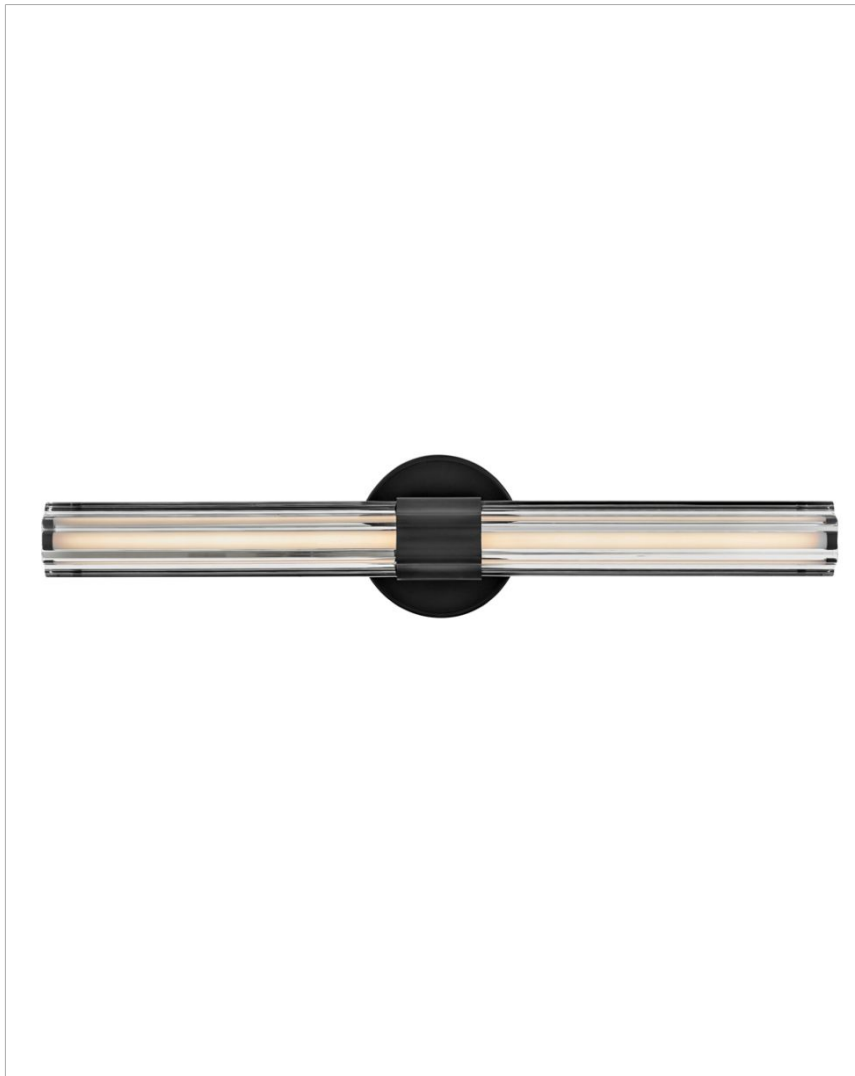

GEORGETTE

51312BK

MEDIUM LED VANITY

Georgette's sophisticated silhouette is enhanced by clear fluted crystal, creating a stunning fixture with bold symmetry and captivating details. A chic central cuff and back plate provide balance and contrast that effortlessly complements any space with a Black Oxide or Lacquered Brass finish.

DETAILS	
FINISH:	Black
MATERIAL:	Steel
GLASS:	Clear Fluted Crystal
DIMMABLE:	No

DIMENSIONS	
WIDTH:	7.8"
HEIGHT:	10.8"
WEIGHT:	5.1lb
BACK PLATE:	5.25"Dia.
EXTENSION:	3.8"
TOP TO OUTLET:	12"

LIGHT SOURCE	
LIGHT SOURCE:	Integrated LED
LED NAME:	EB230K90590601
VOLTAGE:	120v
LUMENS:	1175
INCANDESCENT EQUIVALENCY:	1 x 100w
DIMMABLE:	No

SHIPPING	
CARTON LENGTH:	27.8
CARTON WIDTH:	7.8
CARTON HEIGHT:	10.8
CARTON WEIGHT:	7

PRODUCT DETAILS:

- Mounting hardware is hidden on the back plate to ensure a clean silhouette
- Fixture can be mounted vertically
- Suitable for use in damp locations as defined by NEC and CEC. Meets United States UL Underwriters Laboratories & CSA Canadian Standards Association Product Safety Standards.
- ADA compliant
- Meets California Energy Commission Title regulations/JA8 when using the included LED bulb
- LED components carry a 5-year limited warranty
- Merging the best of traditional and modern elements with a sophisticated and streamlined look