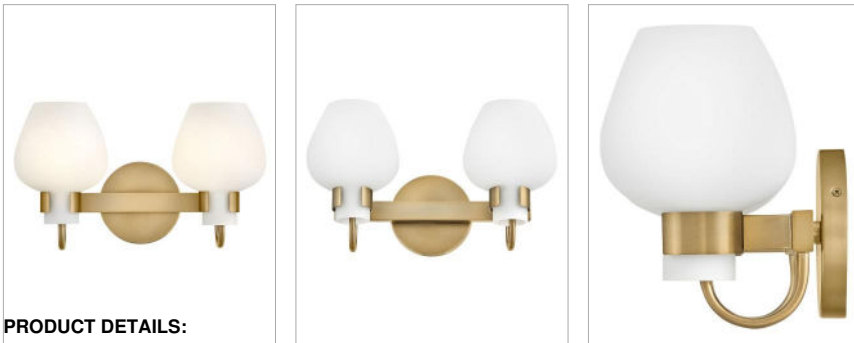

SYLVIE

50952HB

SMALL VANITY

Crafted from timeless etched opal glass, Sylvie's tulip-shaped shades provide softly diffused illumination and a touch of transitional charm. Minimalist open cuffs and simple back plates ground each fixture with a versatile Black or Heritage Brass finish.

DETAILS	
FINISH:	Heritage Brass
MATERIAL:	Steel
GLASS:	Etched Opal
DIMMABLE:	No

DIMENSIONS	
WIDTH:	14.8"
HEIGHT:	8.5"
WEIGHT:	3lb
BACK PLATE:	5" Dia.
EXTENSION:	7"
TOP TO OUTLET:	6"

LIGHT SOURCE	
LIGHT SOURCE:	Socketed
WATTAGE:	2-5w Cand. LED, 60w Equiv.
VOLTAGE:	120v

SHIPPING	
CARTON LENGTH:	14.3
CARTON WIDTH:	14.3
CARTON HEIGHT:	10
CARTON WEIGHT:	4.9

PRODUCT DETAILS:

- Mounting hardware is hidden on the back plate to ensure a clean silhouette
- This fixture must be installed with shades/glass facing up toward the ceiling
- Suitable for use in damp locations as defined by NEC and CEC. Meets United States UL Underwriters Laboratories & CSA Canadian Standards Association Product Safety Standards.
- Merging the best of traditional and modern elements with a sophisticated and streamlined look