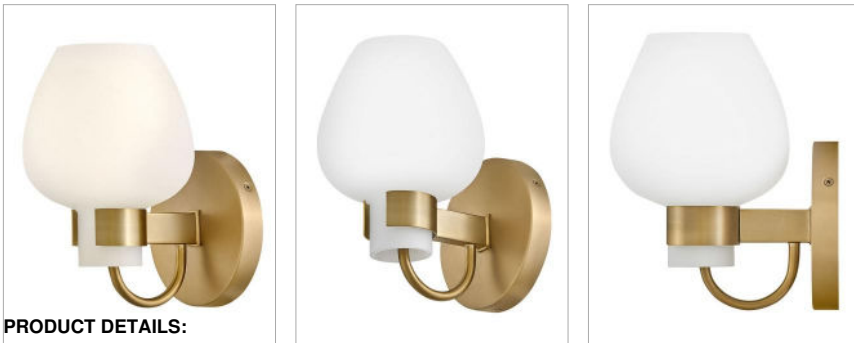

SYLVIE

50950HB

SMALL SCONCE

Crafted from timeless etched opal glass, Sylvie's tulip-shaped shades provide softly diffused illumination and a touch of transitional charm. Minimalist open cuffs and simple back plates ground each fixture with a versatile Black or Heritage Brass finish.

DETAILS	
FINISH:	Heritage Brass
MATERIAL:	Steel
GLASS:	Etched Opal
DIMMABLE:	No

DIMENSIONS	
WIDTH:	5.5"
HEIGHT:	8.5"
WEIGHT:	1.8lb
BACK PLATE:	5" Dia.
EXTENSION:	7"
TOP TO OUTLET:	6"

LIGHT SOURCE	
LIGHT SOURCE:	Socketed
WATTAGE:	1-5w Cand. LED, 60w Equiv.
VOLTAGE:	120v

SHIPPING	
CARTON LENGTH:	13.1
CARTON WIDTH:	8.3
CARTON HEIGHT:	10.5
CARTON WEIGHT:	2.6

PRODUCT DETAILS:

- Mounting hardware is hidden on the back plate to ensure a clean silhouette
- This fixture must be installed with shades/glass facing up toward the ceiling
- Suitable for use in damp locations as defined by NEC and CEC. Meets United States UL Underwriters Laboratories & CSA Canadian Standards Association Product Safety Standards.
- Merging the best of traditional and modern elements with a sophisticated and streamlined look