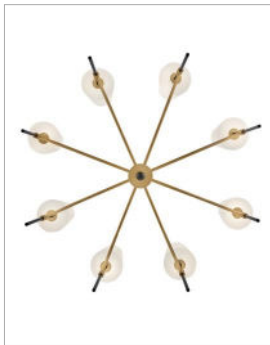

### LARGE CHANDELIER

Saunders boasts a striking yet effortless appeal, blending traditional elements with captivating, mid-century modern details. A spoked silhouette and decorative stem holders are finished in Black and Lacquered Brass, paired with blown, etched opal glass shades.

#### DETAILS

FINISH:	Black
MATERIAL:	Steel
GLASS:	Etched Opal
SLOPE DEGREE:	90
DIMMABLE:	No

#### MOUNTING

CANOPY:	4.75" Dia.
LEAD WIRE:	1 X 120"
MAX HEIGHT:	52.3

#### PRODUCT DETAILS:

- This item may be hung on a sloped ceiling
- This fixture includes multiple down stems in various lengths to customize the installation height of the fixture, including one 6" stem and two 12" stems
- Suitable for use in dry (indoor) locations as defined by NEC and CEC. Meets United States UL Underwriters Laboratories & CSA Canadian Standards Association Product Safety Standards.
- Ideal for vintage filament bulbs (not included)
- Hand-blown, etched opal glass shades.
- Merging the best of traditional and modern elements with a sophisticated and streamlined look