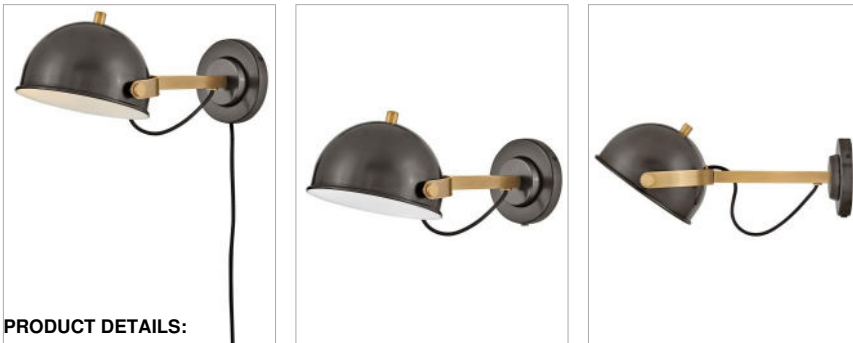

SPENCE

46470BX

MEDIUM ADJUSTABLE SINGLE LIGHT SCONCE

A modern bedside sconce with a vintage feel, Spence's adjustable, rotating shade, painted white interior, and convenient on/off switch create the ideal reading or task light. Heritage Brass details and removable, black, fabric-wrapped cord complement a Black Oxide or Chalk White finish.

DETAILS	
FINISH:	Black Oxide
MATERIAL:	Steel
SHADE:	Metal
DIMMABLE:	No

DIMENSIONS	
WIDTH:	7.3"
HEIGHT:	6.8"
WEIGHT:	3.4lb
BACK PLATE:	5" Dia.
EXTENSION:	16.5"
TOP TO OUTLET:	4"

LIGHT SOURCE	
LIGHT SOURCE:	Socketed
WATTAGE:	1-5w Cand. LED, 60w Equiv.
VOLTAGE:	120v

SHIPPING	
CARTON LENGTH:	20
CARTON WIDTH:	10.8
CARTON HEIGHT:	13
CARTON WEIGHT:	6.2

PRODUCT DETAILS:

- Mounting hardware is hidden on the back plate to ensure a clean silhouette
- Suitable for use in dry (indoor) locations as defined by NEC and CEC. Meets United States UL Underwriters Laboratories & CSA Canadian Standards Association Product Safety Standards.
- Ideal for vintage filament bulbs (not included)
- Sconces are fully adjustable both left or right and up or down.
- Optional cord cover available, 6938BX
- Can be hard wired or mounted with included plug-in cord
- Can be hard-wired or mounted with fabric-covered plug-in cord.
- Merging the best of traditional and modern elements with a sophisticated and streamlined look