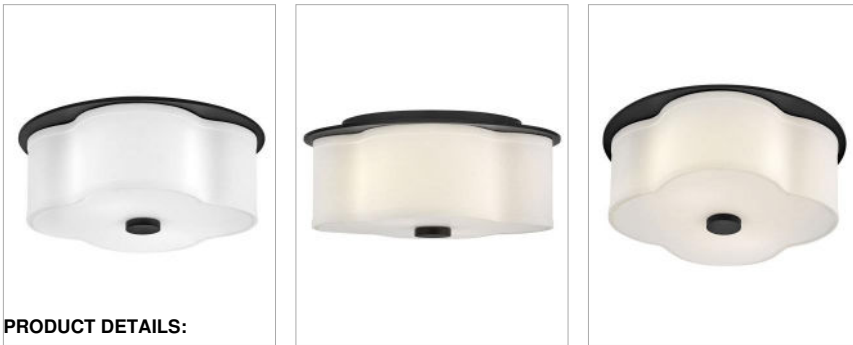

DELANEY

46441BK

MEDIUM FLUSH MOUNT

The curved quatrefoil silhouette of Delaney's off-white linen shade elegantly complements traditional aesthetics. Etched glass softly diffuses light, while an oversized decorative canopy in Heritage Brass or Black provides a subtle contrast.

DETAILS	
FINISH:	Black
MATERIAL:	Steel
GLASS:	Etched
SHADE:	Off White Linen
DIMMABLE:	No

DIMENSIONS	
WIDTH:	14"
HEIGHT:	6.3"
WEIGHT:	10.3lb

LIGHT SOURCE	
LIGHT SOURCE:	Socketed
WATTAGE:	2-7w Med. LED, 60w Equiv.
VOLTAGE:	120v

MOUNTING	
CANOPY:	10" Dia.

SHIPPING	
CARTON LENGTH:	16.5
CARTON WIDTH:	16.5
CARTON HEIGHT:	10.3
CARTON WEIGHT:	12.3

PRODUCT DETAILS:

- Suitable for use in dry (indoor) locations as defined by NEC and CEC. Meets United States UL Underwriters Laboratories & CSA Canadian Standards Association Product Safety Standards.
- Ideal for vintage filament bulbs (not included)
- Merging the best of traditional and modern elements with a sophisticated and streamlined look