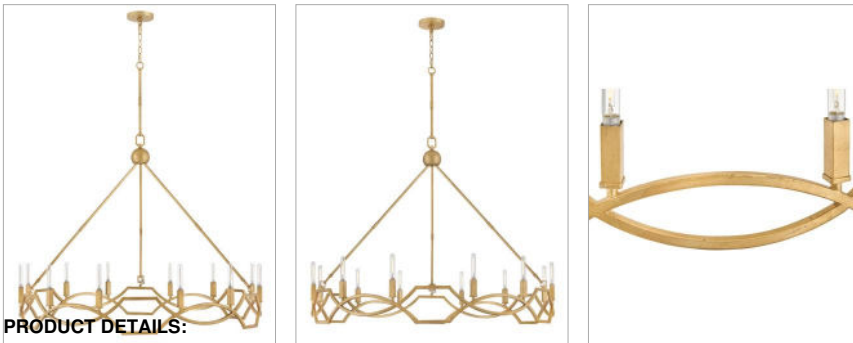

LEONA

45786DA

LARGE CHANDELIER

Leona's decorative scrollwork is crafted from a gently curved, smoothly welded frame finished in hand-leaved Distressed Brass. Clean shapes complemented by exposed candelabra lamps create a family of formal fixtures with undeniable charm.

DETAILS

FINISH:	Distressed Brass
MATERIAL:	Steel
SLOPE DEGREE:	90
DIMMABLE:	No

DIMENSIONS

WIDTH:	45"
HEIGHT:	48.8"
WEIGHT:	12.7lb

LIGHT SOURCE

LIGHT SOURCE:	Socketed
WATTAGE:	12-5w Cand. LED, 60w Equiv.
VOLTAGE:	120v

MOUNTING

CANOPY:	5.25" Dia.
LEAD WIRE:	1 X 144"

SHIPPING

CARTON LENGTH:	48
CARTON WIDTH:	48
CARTON HEIGHT:	9.8
CARTON WEIGHT:	31.6

PRODUCT DETAILS:

- This item may be hung on a sloped ceiling
- Suitable for use in dry (indoor) locations as defined by NEC and CEC. Meets United States UL Underwriters Laboratories & CSA Canadian Standards Association Product Safety Standards.
- Shown with T-style bulbs (not included)
- Classic, elegant lines and timeless details enhance a traditional space