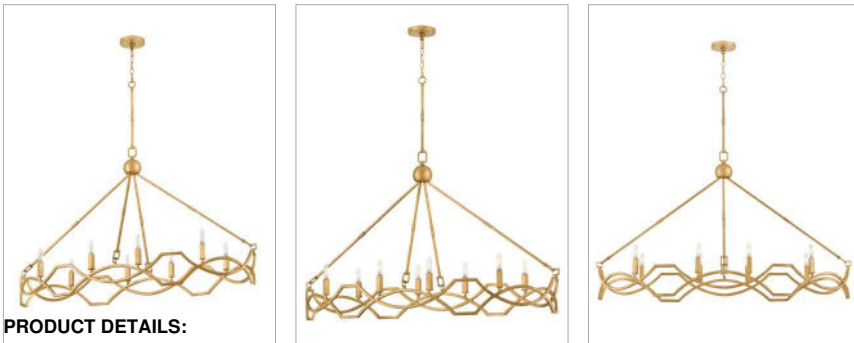

LEONA

45785DA

MEDIUM EIGHT LIGHT LINEAR

Leona's decorative scrollwork is crafted from a gently curved, smoothly welded frame finished in hand-leaved Distressed Brass. Clean shapes complemented by exposed candelabra lamps create a family of formal fixtures with undeniable charm.

DETAILS	
FINISH:	Distressed Brass
MATERIAL:	Steel
SLOPE DEGREE:	90
DIMMABLE:	No

DIMENSIONS	
WIDTH:	49"
HEIGHT:	43.5"
DEPTH:	16
WEIGHT:	11.1lb

LIGHT SOURCE	
LIGHT SOURCE:	Socketed
WATTAGE:	8-5w Cand. LED, 60w Equiv.
VOLTAGE:	120v

MOUNTING	
CANOPY:	5.25" Dia.
LEAD WIRE:	1 X 144"

SHIPPING	
CARTON LENGTH:	51.8
CARTON WIDTH:	19
CARTON HEIGHT:	9.5
CARTON WEIGHT:	17.7

PRODUCT DETAILS:

- This item may be hung on a sloped ceiling
- Suitable for use in dry (indoor) locations as defined by NEC and CEC. Meets United States UL Underwriters Laboratories & CSA Canadian Standards Association Product Safety Standards.
- Shown with T-style bulbs (not included)
- Fixture is oval in shape
- Classic, elegant lines and timeless details enhance a traditional space