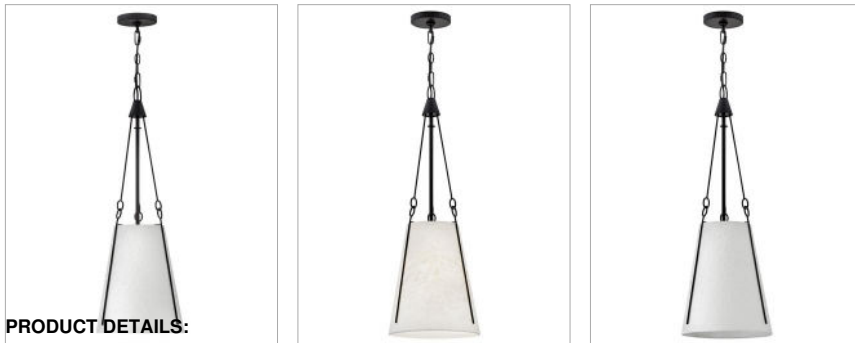

DANVERS

45027BK

SMALL PENDANT

Slim and elegant, the handcrafted paper shade of Danvers makes a subtly impactful statement with its sophisticated silhouette. Sturdy metal uprights create stylish contrast in either a Black or Lacquered Dark Brass finish.

DETAILS	
FINISH:	Black
MATERIAL:	Steel
SHADE:	Handmade Paper
SLOPE DEGREE:	90
DIMMABLE:	No

DIMENSIONS	
WIDTH:	11"
HEIGHT:	32"
WEIGHT:	4.4lb

LIGHT SOURCE	
LIGHT SOURCE:	Socketed
WATTAGE:	1-12w Med. LED, 100W Equiv.
VOLTAGE:	120v

MOUNTING	
CANOPY:	5.25" Dia.
LEAD WIRE:	1 X 120"

SHIPPING	
CARTON LENGTH:	14
CARTON WIDTH:	14
CARTON HEIGHT:	20
CARTON WEIGHT:	7.5

PRODUCT DETAILS:

- Suitable for use in dry (indoor) locations as defined by NEC and CEC. Meets United States UL Underwriters Laboratories & CSA Canadian Standards Association Product Safety Standards.
- Ideal for vintage filament bulbs (not included)
- This item may be hung on a sloped ceiling
- Handcrafted paper shade creates a sophisticated silhouette.
- Merging the best of traditional and modern elements with a sophisticated and streamlined look