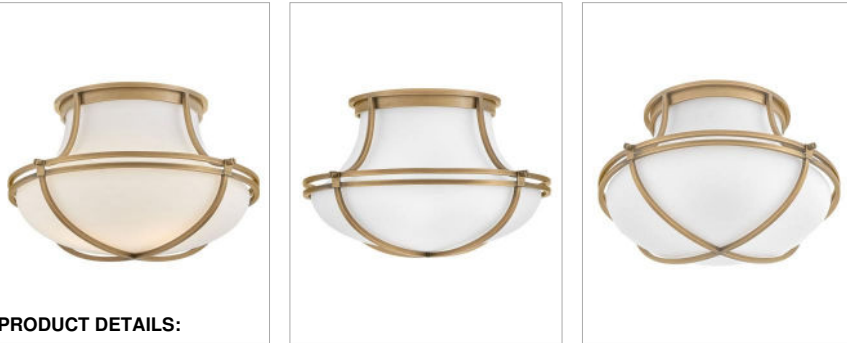

SADDLER

44491HB

MEDIUM FLUSH MOUNT

Saddler's sculptural tear-drop dome forms a chic silhouette accentuated by decorative metal straps. Etched opal glass complemented by a Heritage Brass or Black finish creates a versatile design with high style.

DETAILS	
FINISH:	Heritage Brass
MATERIAL:	Steel
GLASS:	Etched Opal
DIMMABLE:	No

DIMENSIONS	
WIDTH:	15.3"
HEIGHT:	10"
WEIGHT:	7.2lb

LIGHT SOURCE	
LIGHT SOURCE:	Socketed
WATTAGE:	3-7w Med. LED, 40w Equiv.
VOLTAGE:	120v

MOUNTING	
CANOPY:	8.75" Dia.

SHIPPING	
CARTON LENGTH:	19
CARTON WIDTH:	18.5
CARTON HEIGHT:	19.8
CARTON WEIGHT:	10.3

PRODUCT DETAILS:

- Suitable for use in dry (indoor) locations as defined by NEC and CEC. Meets United States UL Underwriters Laboratories & CSA Canadian Standards Association Product Safety Standards.
- Ideal for vintage filament bulbs (not included)
- Merging the best of traditional and modern elements with a sophisticated and streamlined look