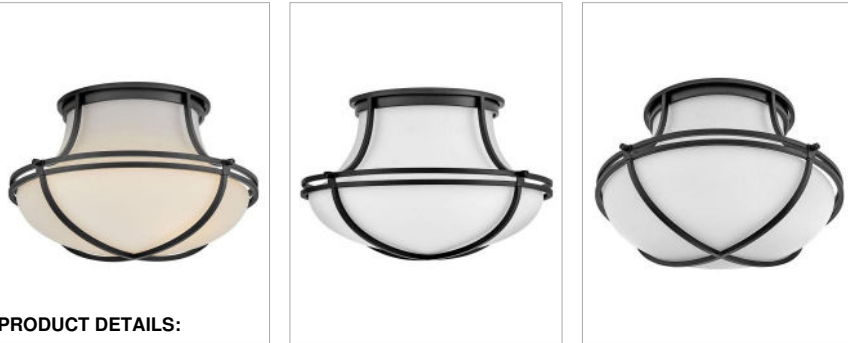

SADDLER

44491BK

MEDIUM FLUSH MOUNT

Saddler's sculptural tear-drop dome forms a chic silhouette accentuated by decorative metal straps. Etched opal glass complemented by a Heritage Brass or Black finish creates a versatile design with high style.

DETAILS	
FINISH:	Black
MATERIAL:	Steel
GLASS:	Etched Opal
DIMMABLE:	No

DIMENSIONS	
WIDTH:	15.3"
HEIGHT:	10"
WEIGHT:	7.2lb

LIGHT SOURCE	
LIGHT SOURCE:	Socketed
WATTAGE:	3-7w Med. LED, 40w Equiv.
VOLTAGE:	120v

MOUNTING	
CANOPY:	8.75" Dia.

SHIPPING	
CARTON LENGTH:	19
CARTON WIDTH:	18.5
CARTON HEIGHT:	19.8
CARTON WEIGHT:	10.3

PRODUCT DETAILS:

- Suitable for use in dry (indoor) locations as defined by NEC and CEC. Meets United States UL Underwriters Laboratories & CSA Canadian Standards Association Product Safety Standards.
- Ideal for vintage filament bulbs (not included)
- Merging the best of traditional and modern elements with a sophisticated and streamlined look