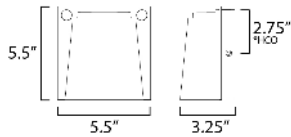

LAMPING

INPUT VOLTAGE : 120V
LUMENS : 780 Rated (450 Del.)
BULB : 1 x 8W LED AC Integrated , 8W Total
BULB INCLUDED : (Integrated)
DIMMABLE : Y
CRI : 90 CRI
COLOR_TEMP : 3000K
LIGHTING_DIRECTION : Down